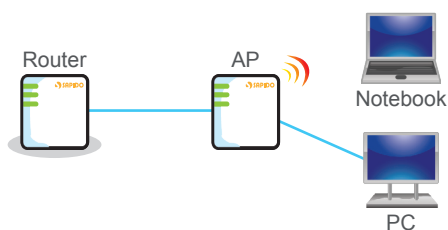

Mobile Use Mobile Fun

3.5G/DSL + WiFi Wireless IP CAM Printer File Sharing

NES 3.5G Mini Server GR-1100

• Integration of All

• Ultra-Compact 54Mbps 802.11b/g Wireless Router

- Built-in Antenna and Transformer Plus Retractable Power Plug
- Easy Carry. Setup and Use Anywhere Anytime

• Name your own NES Mini Server the Internet

- URL Name for Easy Access

• Security and Wireless Encryption

- Firewall Defends your Network from Intruders Attack
- 128 bit Encryption Protects Your Data from Peeper
- Scheduling Filter Easily Manages Internet Access and Blocks Inappropriate Internet Content.

• Authorization management

- Web-base User Interface
- Define User Authorization
- Web-base User Interface

• More Powerful Features for Advanced Users

- Virtual Server Keeps all Internet Service Co-reside in One Computer
- Virtual DMZ Allows Intranet Servers to Communicate with Internet Users

3 Network Environments in 1

- Router Share Internet Access Wired/Wireless

- Access Point Build Private Network or Extend Wireless Coverage

- Client Works as the Wireless Adapter

Hardware

- ▶ LAN Port : 1 x10/100 Mbps RJ45,with auto MDI/MDI-X
- ▶ WAN Port : 1 x 10/100 Mbps RJ45,with auto MDI/MDI-X
- ▶ USB 2.0 Port :
 - Connector - 2 x Standard A Type
 - Support - USB 3.5G (HSDPA) device、USB WebCam、USB printer、USB Flash / HDD、Cardreader
- ▶ Data Rate :
 - IEEE 802.11b, 802.11g
 - 1/2/5.5/11/6/9/12/18/24/36/48/54Mbps speed automatically
- ▶ LEDs : Power, Status, Wireless, WAN, LAN
- ▶ Wireless :Built-in 802.11b/g Mini-PCI wireless module