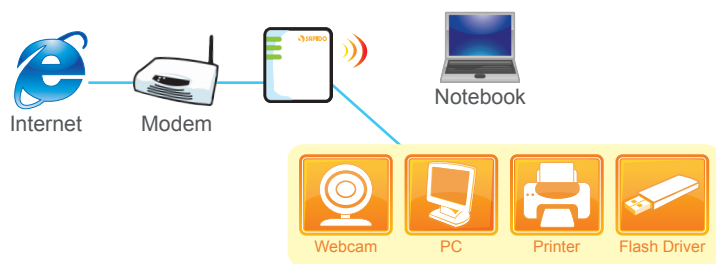

• Name your own NES Mini Server the Internet

- URL Name for Easy Access

• Security and Wireless Encryption

- Firewall Defends your Network from Intruders Attack
- 128 bit Encryption Protects Your Data from Peeper
- Scheduling Filter Easily Manages Internet Access and Blocks Inappropriate Internet Content.

• Authorization management

- Web-base User Interface
- Define User Authorization
- Web-base User Interface

• More Powerful Features for Advanced Users

- Virtual Server Keeps all Internet Service Co-reside in One Computer
- Virtual DMZ Allows Intranet Servers to Communicate with Internet Users

3 Network Environments in 1

- Router Share Internet Access Wired/Wireless

- Access Point Build Private Network or Extend Wireless Coverage

- Client Works as the Wireless Adapter

Hardware

- ▶ LAN Port : 1 x10/100 Mbps RJ45,with auto MDI/MDI-X
- ▶ WAN Port : 1 x 10/100 Mbps RJ45,with auto MDI/MDI-X
- ▶ USB 2.0 Port :
 - Connector - 2 x Standard A Type
 - Support - USB 3.5G (HSDPA) device、USB WebCam、USB printer、USB Flash / HDD、Cardreader
- ▶ Data Rate :
 - IEEE 802.11b, 802.11g
 - 1/2/5.5/11/6/9/12/18/24/36/48/54Mbps speed automatically
- ▶ LEDs : Power, Status, Wireless, WAN, LAN
- ▶ Wireless :Built-in 802.11b/g Mini-PCI wireless module