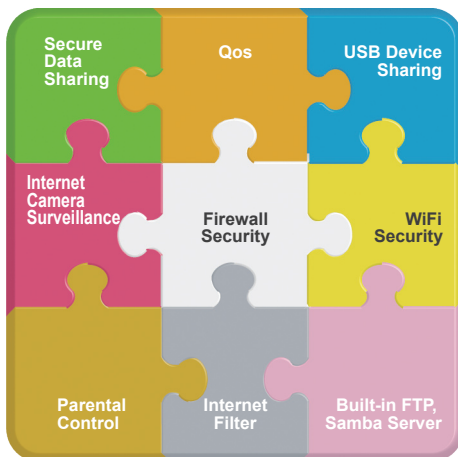

Mobile Use Mobile Fun

3.5G/DSL + WiFi Wireless IP CAM Printer File Sharing

NES 3.5G Mini Server GR-1100

• Integration of All

• Ultra-Compact 54Mbps 802.11b/g Wireless Router

- Built-in Antenna and Transformer Plus Retractable Power Plug
- Easy Carry. Setup and Use Anywhere Anytime

• Mobile Broadband

• 3.5G Mobile Broadband

- Access to Internet via 3.5G Mobile Signals
- Detect Downward the 3G, 2.75G, and 2.5G Signals Automatically

• Share USB Devices and Data

- Secure Data Sharing – File, Picture, Video, Audio...etc.
- USB Devices Sharing – Printer, Webcam, HDD, Flash and Cardreader.

• Name your own NES Mini Server the Internet

- URL Name for Easy Access

• Security and Wireless Encryption

- Firewall Defends your Network from Intruders Attack
- 128 bit Encryption Protects Your Data from Peeper
- Scheduling Filter Easily Manages Internet Access and Blocks Inappropriate Internet Content.

- ▶ File Server :
 - Samba
 - FTP
- ▶ Web Camera Server :
 - Webcam view via browser by internet real time
 - Video / Picture monitor from LAN / WAN PC
 - Picture recording to FTP server or USB HDD
- ▶ Printer Server
 - Printer Via WAN/LAN PC
 - Printer Sharing