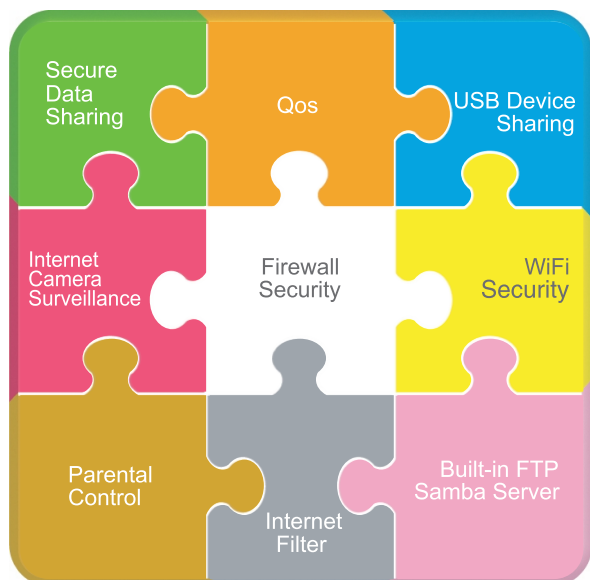

Integration of All

Specifications

Hardware

- ▶▶ LAN Port : 4 x10/100 Mbps RJ45, with auto MDI/MDI-X
- ▶▶ WAN Port : 1 x 10/100 Mbps RJ45, with auto MDI/MDI-X
- ▶▶ 1x Card Bus slot for connect 3.5G (HSDPA) device
- ▶▶ USB 2.0 Port :
  - Connector - 2 x Standard A Type
  - Support - USB 3.5G(HSDPA) device.USB WebCam.USB printer.USB Flash / HDD
- ▶▶ Data Rate:
  - IEEE 802.11g, 802.11b
  - ½/5.5/11/6/9/12/18/24/36/48/54Mbps speed automatically
- ▶▶ LEDs : Power, Status, Wireless, WAN, LAN
- ▶▶ Wireless: Built-in 802.11b/g Mini-PCI wireless module

Environmental

- ▶▶ Dimension : 225(L) x 160(W) x 45(H) mm
- ▶▶ Weight : 544g (device only)
- ▶▶ Power : AC Input 100V ~ 240V ; DC Output 12V / 4A
- ▶▶ Certifications : FCC, CE
- ▶▶ RoHS : RoHS Compliance

Application

- ▶▶ File Server
  - Samba
  - FTP
- ▶▶ Web Camera Server
  - Webcam view via browser by internet real time
  - Video / Picture monitor from LAN / WAN PC
  - Picture recording to FTP server or USB HDD
- ▶▶ Printer Server
  - Printer Via WAN/LAN PC
  - Printer Sharing

Wireless Security

- ▶▶ 64/128 bit WEP (Open/Share)
- ▶▶ WPA / WPA-PSK
- ▶▶ 802.1x Authentication

Network Features

- ▶▶ WAN Connection - 3.5G (HSDPA,UMTS) / PPPoE / PPTP / Static IP / Dynamic IP
- ▶▶ Network Protocols - TCP/IP, UPnP, PPTP, PPPoE, DDNS, DNS
- ▶▶ QoS - 3-level priority for each application port
- ▶▶ DHCP Server / Client
- ▶▶ DNS Primary / Secondary
- ▶▶ Proxy DNS, Dynamic DNS
- ▶▶ NAT
- ▶▶ Virtual DMZ
- ▶▶ Virtual Server (Port Forwarding)
- ▶▶ WDS (Wireless Distribution System)

Firewall

- ▶▶ URL Filter
- ▶▶ IP Filter
- ▶▶ MAC Filter
- ▶▶ SPI (Stateful Packet Inspection)
- ▶▶ DoS Protection
- ▶▶ Hidden SSID

Management

- ▶▶ Web-base Interface
- ▶▶ SadoGO Quick Setup Wizard
- ▶▶ Site Map Setup wizard
- ▶▶ Firmware Upgrade Via Web
- ▶▶ Profiles Configuration Backup & Restore
- ▶▶ Remote Management
- ▶▶ User Account Management ; Administrator & Personal Panel
- ▶▶ E-mail Alert
- ▶▶ Event Log
- ▶▶ Folder Management : FTP folder, Webcam folder, Disk Explorer

With SadoGO, even a beginner can easily enjoy Sapido products like advanced users. The surfing Sado leads you all the way to complete the sharing of internet connections, data, and devices in just a few clicks. And, the friendly interface makes the installation and operation of Sapido products as easy as a PC

Sapido Technology Inc.

383, Sec. 2, Mingsheng Rd.
West Central District, Tainan 700, Taiwan
Tel: 886 6 2280698 Fax: 886 6 2293658
Website: www.sapido.com.tw
E-mail: sales@sapido.com.tw