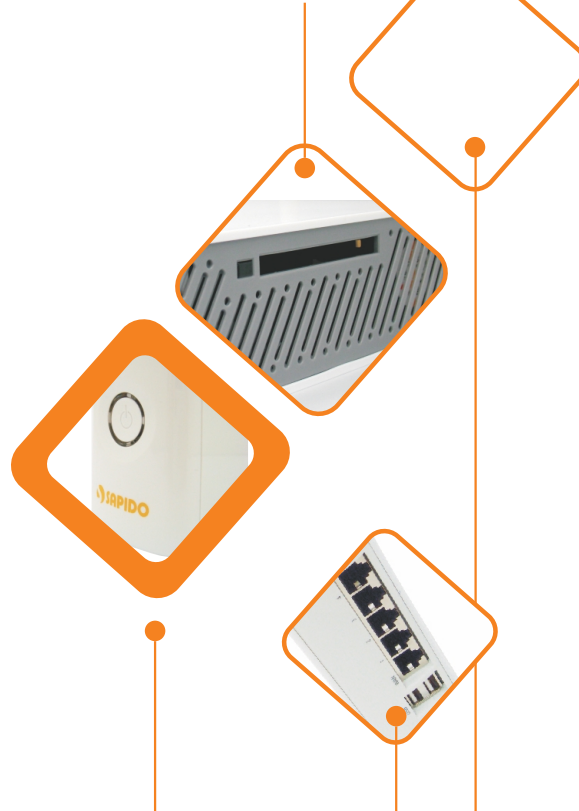

Integration of All

Specifications

Hardware

- ▶▶ LAN Port : 4 x10/100 Mbps RJ45, with auto MDI/MDI-X
- ▶▶ WAN Port : 1 x 10/100 Mbps RJ45, with auto MDI/MDI-X
- ▶▶ 1x Card Bus slot for connect 3.5G (HSDPA) device
- ▶▶ USB 2.0 Port :
  - Connector - 2 x Standard A Type
  - Support - USB 3.5G(HSDPA) device.USB WebCam.USB printer.USB Flash / HDD
- ▶▶ Data Rate:
  - IEEE 802.11g, 802.11b
  - ½/5.5/11/6/9/12/18/24/36/48/54Mbps speed automatically
- ▶▶ LEDs : Power, Status, Wireless, WAN, LAN
- ▶▶ Wireless: Built-in 802.11b/g Mini-PCI wireless module

Environmental

- ▶▶ Dimension : 225(L) x 160(W) x 45(H) mm
- ▶▶ Weight : 544g (device only)
- ▶▶ Power : AC Input 100V ~ 240V ; DC Output 12V / 4A
- ▶▶ Certifications : FCC, CE
- ▶▶ RoHS : RoHS Compliance

Application

- ▶▶ File Server
  - Samba
  - FTP
- ▶▶ Web Camera Server
  - Webcam view via browser by internet real time
  - Video / Picture monitor from LAN / WAN PC
  - Picture recording to FTP server or USB HDD
- ▶▶ Printer Server
  - Printer Via WAN/LAN PC
  - Printer Sharing

Wireless Security

- ▶▶ 64/128 bit WEP (Open/Share)
- ▶▶ WPA / WPA-PSK
- ▶▶ 802.1x Authentication

Network Features

- ▶▶ WAN Connection - 3.5G (HSDPA,UMTS) / PPPoE / PPTP / Static IP / Dynamic IP
- ▶▶ Network Protocols - TCP/IP, UPnP, PPTP, PPPoE, DDNS, DNS
- ▶▶ QoS - 3-level priority for each application port
- ▶▶ DHCP Server / Client
- ▶▶ DNS Primary / Secondary
- ▶▶ Proxy DNS, Dynamic DNS
- ▶▶ NAT
- ▶▶ Virtual DMZ
- ▶▶ Virtual Server (Port Forwarding)
- ▶▶ WDS (Wireless Distribution System)

Firewall

- ▶▶ URL Filter
- ▶▶ IP Filter
- ▶▶ MAC Filter
- ▶▶ SPI (Stateful Packet Inspection)
- ▶▶ DoS Protection
- ▶▶ Hidden SSID

Management

- ▶▶ Web-base Interface
- ▶▶ SadoGO Quick Setup Wizard
- ▶▶ Site Map Setup wizard
- ▶▶ Firmware Upgrade Via Web
- ▶▶ Profiles Configuration Backup & Restore
- ▶▶ Remote Management
- ▶▶ User Account Management ; Administrator & Personal Panel
- ▶▶ E-mail Alert
- ▶▶ Event Log
- ▶▶ Folder Management : FTP folder, Webcam folder, Disk Explorer

With SadoGO, even a beginner can easily enjoy Sapido products like advanced users. The surfing Sado leads you all the way to complete the sharing of internet connections, data, and devices in just a few clicks. And, the friendly interface makes the installation and operation of Sapido products as easy as a PC

Sapido Technology Inc.

383, Sec. 2, Mingsheng Rd.
West Central District, Tainan 700, Taiwan
Tel: 886 6 2280698 Fax: 886 6 2293658
Website: www.sapido.com.tw
E-mail: sales@sapido.com.tw