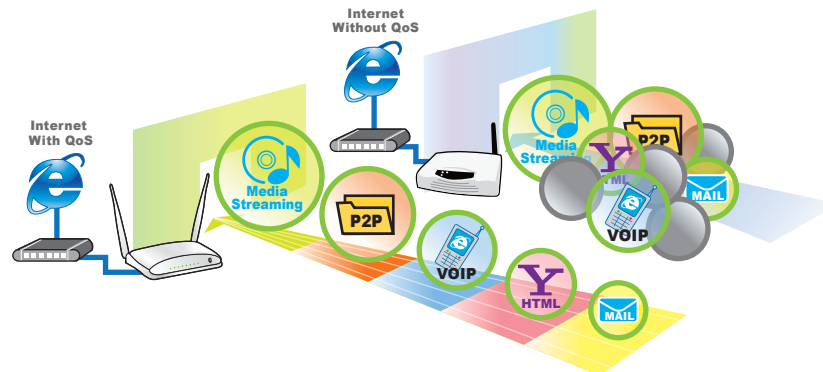

The inbuilt Samba file server provides My Network sharing center to share files more quickly and easily. SAPIDO Gigabit router is definitely your best choice for the joy and share of extreme speed Internet surfing. In addition, SAPIDO Gigabit router serves all broadband connections for Internet sharing such as xDSL, Cable, Fiber, 3G modem, and Public WiFi. You can even connect it to iPhone and most Smartphones for mobile Internet sharing.

### ►Samba Server, Sharing Files Easily

Samba allows for interoperability between Linux/Unix servers and Windows based clients. Samba in Unix is just like My Network Places in Windows. Samba is the server which is simple and easy to use. Without any setting, just connect USB or HDD to your inbuilt Samba Server router, you can share files easily in the same local area network. In addition to sharing files, you can also share printer without limitations of connections.

### ► Share All Broadband Connections - GSM/3G/4G-xDSL/Cable/Fiber-Public WiFi

Supporting mobile broadband via not only 3G modem, but also various smartphones, this SAPIDO Router allows Internet access sharing whatever broadband service you use, ie. 3G/4G, xDSL/Cable/Fiber, Public WiFi.

### ► High Standard Memory and Sessions for Efficient P2P Downloading

SAPIDO Gigabit router with 64MB DDR2 memory provides stable P2P downloading environment so that processing performance is better and faster. With up to 100000 sessions and smart QoS bandwidth management, ensure the applications run smoothly and manage the bandwidth for uploading/downloading or determine the order of data delivering such as Internet gaming or streaming multimedia and won't cause excessive loading on wireless station.