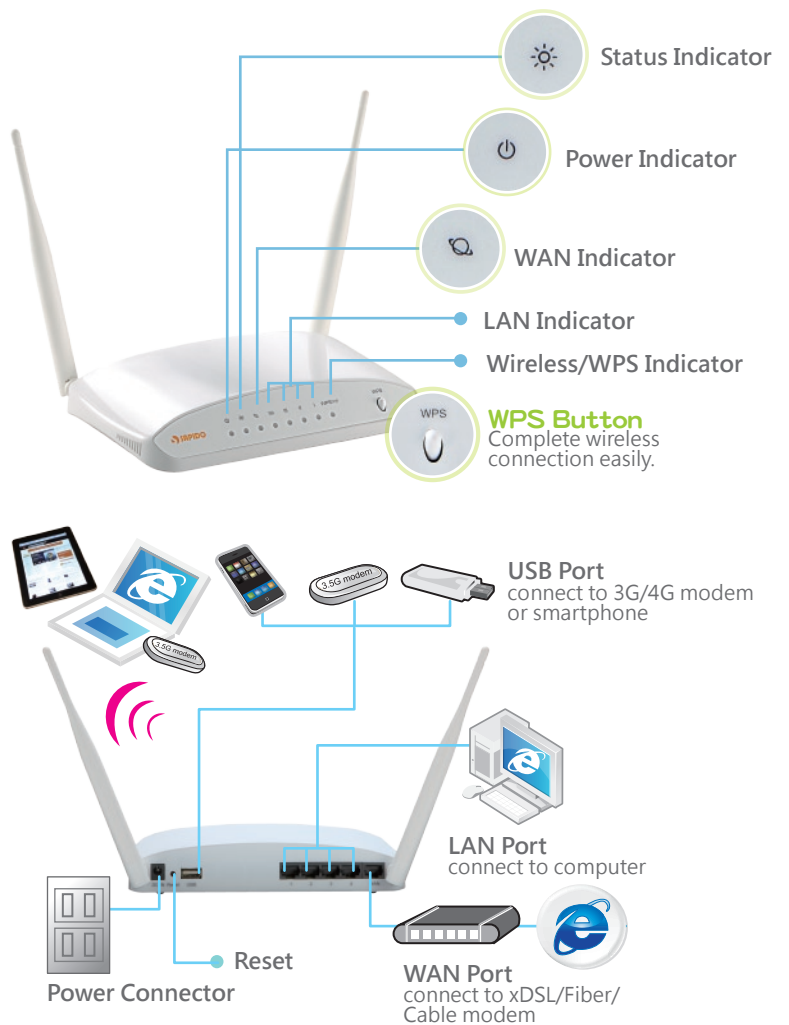

▶ Diagram of Functions

※Warning: To reduce the risk of fire or electric shock, do not expose this router to rain or moisture.