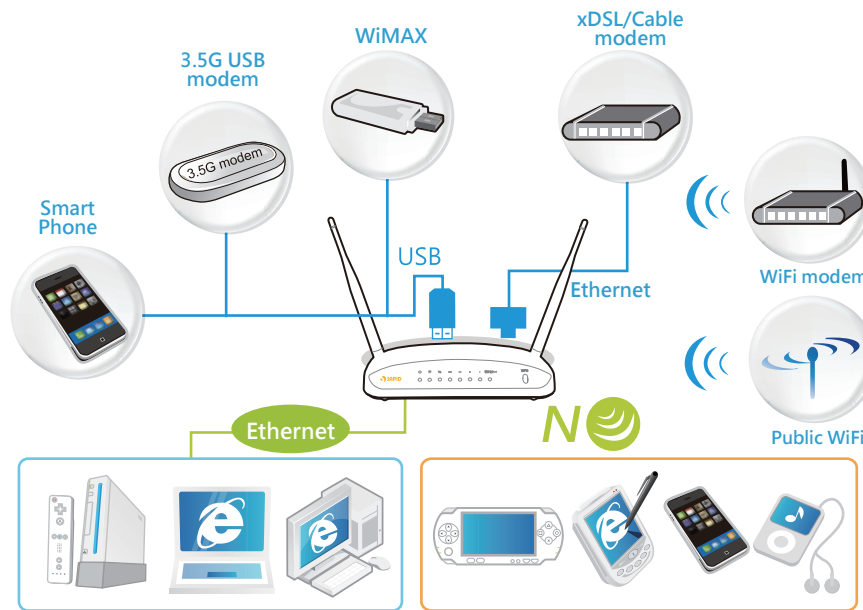

► Share All Broadband Connections - GSM/3G/4G-xDSL/Cable/Fiber-Public WiFi

Supporting mobile broadband via not only 3G modem, but also various smartphones, this SAPIDO Router allows Internet access sharing whatever broadband service you use, ie. 3G/4G, xDSL/Cable/Fiber, Public WiFi.