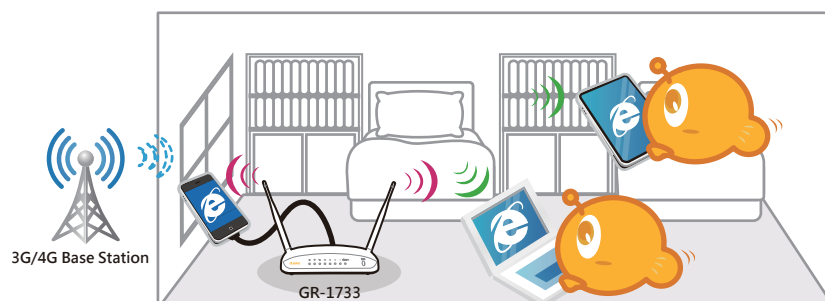

### ►Samba Server, Sharing Files Easily

Samba allows for interoperability between Linux/Unix servers and Windows based clients. Samba in Unix is just like My Network Places in Windows. Samba is the server which is simple and easy to use. Without any setting, just connect USB or HDD to your inbuilt Samba Server router, you can share files easily in the same local area network. In addition to sharing files, you can also share printer without limitations of connections.

### ► Share All Broadband Connections - GSM/3G/4G-xDSL/Cable/Fiber-Public WiFi

Supporting mobile broadband via not only 3G modem, but also various smartphones, this SAPIDO Router allows Internet access sharing whatever broadband service you use, ie. 3G/4G, xDSL/Cable/Fiber, Public WiFi.

### ► High Standard Memory and Sessions for Efficient P2P Downloading

SAPIDO Gigabit router with 64MB DDR2 memory provides stable P2P downloading environment so that processing performance is better and faster. With up to 100000 sessions and smart QoS bandwidth management, ensure the applications run smoothly and manage the bandwidth for uploading/downloading or determine the order of data delivering such as Internet gaming or streaming multimedia and won't cause excessive loading on wireless station.

#### Temporal Housing (Router Mode – 3G modem / Smartphone)

Lots of people rent houses only for temporary, and don't want to sign a long-term contract for Internet service. Therefore, many of them get online via 3G modem or smartphone which is very convenient, but the problem is only one device can access Internet at the time. Now, with GR-1733, multiple PCs, NB, iPad, PSP..., etc can share the Internet connection at the same time. Moreover, Ethernet with 1000Mbps high-speed transmit rate brings you the ease and enjoyment of sharing streaming HD multimedia and gaming consoles with your friends and family.