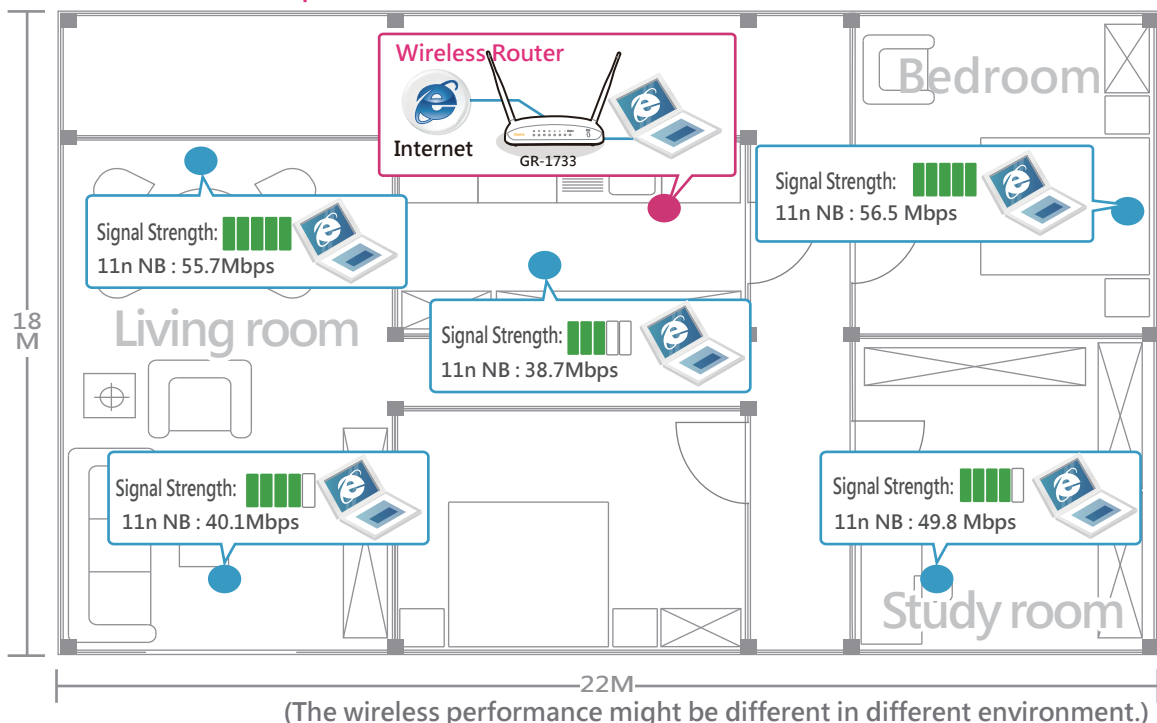

### ►Samba Server, Sharing Files Easily

Samba allows for interoperability between Linux/Unix servers and Windows based clients. Samba in Unix is just like My Network Places in Windows. Samba is the server which is simple and easy to use. Without any setting, just connect USB or HDD to your inbuilt Samba Server router, you can share files easily in the same local area network. In addition to sharing files, you can also share printer without limitations of connections.

### ►Two External 5dBi Antennas, WiFi Coverage Applicable for Over 4200 Sq Ft Flats

Smart antenna technology increases data throughput and expand wireless coverage offers an ideal solution for big houses and across floors.

### Real Test in a 4200 square feet Flat

[ Testing Devices ] **Wireless Router : GR-1733** ·

**Wireless Adapter : ASUS N80V NB with RTL8168C adapter built-in.**

[ Testing Method ] Install FTP Server on PC · Download 100MB .zip file from PC to NB.