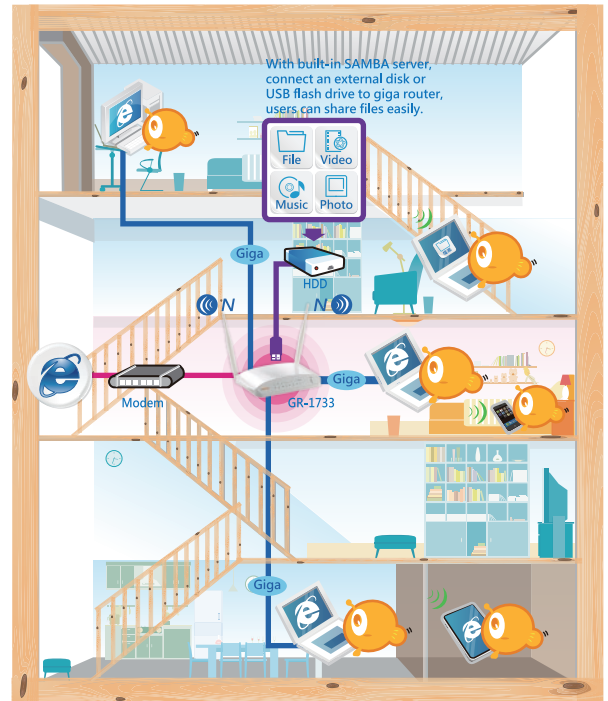

The inbuilt Samba file server provides My Network sharing center to share files more quickly and easily. SAPIDO Gigabit router is definitely your best choice for the joy and share of extreme speed Internet surfing. In addition, SAPIDO Gigabit router serves all broadband connections for Internet sharing such as xDSL, Cable, Fiber, 3G modem, and Public WiFi. You can even connect it to iPhone and most Smartphones for mobile Internet sharing.

### ▶ Diagram of Functions

※Warning: To reduce the risk of fire or electric shock, do not expose this router to rain or moisture.

### ►Gigabit 1000Mbps High-speed Internet

High-speed Internet is not the exclusive condition for game players and professional office. The requests of Internet for Modern people are as soon as possible, but how fast can be called High-speed? Gigabit is an advanced Ethernet standard, and is the most commonly known as High-speed Internet. Simply, Gigabit is the same with Ethernet we known, but the transmission rate can be up to 1000Mbps which is 10 times higher than Ethernet. Gigabit can achieve the best performance, and is suitable for streaming multimedia and gaming console, you can then enjoy high-speed Internet no matter you are in office or in the house. SAPIDO Gigabit x10 High-speed Internet is definitely your high-speed best choice!

### ►Samba Server, Sharing Files Easily

Samba allows for interoperability between Linux/Unix servers and Windows based clients. Samba in Unix is just like My Network Places in Windows. Samba is the server which is simple and easy to use. Without any setting, just connect USB or HDD to your inbuilt Samba Server router, you can share files easily in the same local area network. In addition to sharing files, you can also share printer without limitations of connections.