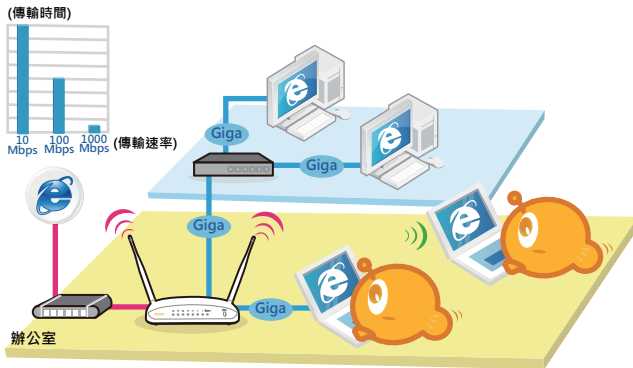

### ►Samba Server, Sharing Files Easily

Samba allows for interoperability between Linux/Unix servers and Windows based clients. Samba in Unix is just like My Network Places in Windows. Samba is the server which is simple and easy to use. Without any setting, just connect USB or HDD to your inbuilt Samba Server router, you can share files easily in the same local area network. In addition to sharing files, you can also share printer without limitations of connections.

### ► Cases of Using Gigabit x 10 High-speed Internet

#### Temporal Housing (Router Mode – 3G modem / Smartphone)

Lots of people rent houses only for temporary, and don't want to sign a long-term contract for Internet service. Therefore, many of them get online via 3G modem or smartphone which is very convenient, but the problem is only one device can access Internet at the time. Now, with GR-1733, multiple PCs, NB, iPad, PSP..., etc can share the Internet connection at the same time. Moreover, Ethernet with 1000Mbps high-speed transmit rate brings you the ease and enjoyment of sharing streaming HD multimedia and gaming consoles with your friends and family.

### Office (Router Mode - ADSL / Fiber / Cable)

Network lagging always irritates Internet users. Wasting time to wait for data transmission is no big issue, but it will be the company's lost if important files failed to be sent to customers smoothly and timely. GR-1733 provides professional, high-speed, and stable Internet. Co-workers are able to send and share files with each other easily through My Network Place (Samba). In addition, all devices in the office can enjoy Gigabit high-speed Internet and increase working efficiency by simply connect GR-1733 to a Gigabit Switch Hub.