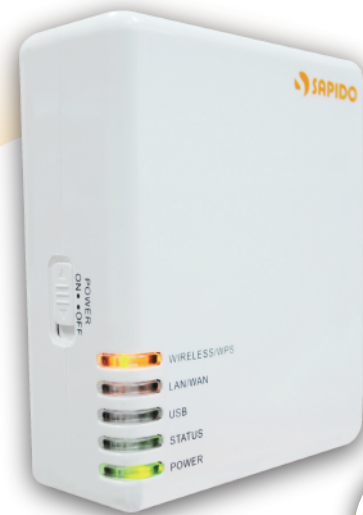

# Mobile Power Station- Mobile Hotspot

Inbuilt two 2200mA High Capacity Li Battery, Stay Online for 6 hours  
Long-lasting Battery Pack for Smartphone  
Support Mobile Broadband - Smartphone, GSM and 3G

300  
Mbps

SAPIDO Mobile Hotspot is equipped with two high capacity and long-lasting Li Batteries. Have the batteries fully charged, you can stay Internet connection for 6 hours, while standby time is up to 20 hours. The inbuilt mini USB port offers flexible power supply and battery charging. It is truly the only router to take with you and enjoy Internet on the road with no worry!

Whatever broadband service you use - xDSL/Cable, WiFi Hotspot, 3G/4G, or even WiMAX, you can share internet connections effortlessly via SAPIDO router. It also carries advanced 2T2R antenna technology, which enhances not only wireless coverage but also provides an ultimate wireless speed performance of 300 Mbps.