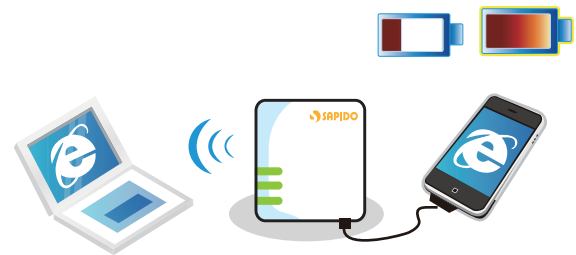

## ► Share All Broadband Connections - GSM/3G/4G · Smartphone · xDSL/Cable/ Fiber · Public WiFi

Supporting mobile broadband via not only 3G modem, but also various smartphones, this Router allows Internet access sharing whatever broadband service you use, ie. 3G/4G, xDSL/Cable/Fiber, Public WiFi.

► **Connect to Smartphone such as iPhone, HTC, etc. for Internet Sharing**

Connect to Smartphone such as iPhone, HTC, etc. which performs as 3G/4G modem for sharing internet to multiple devices anytime, anywhere.

► **Inbuilt two 2200mA Li-ion Batteries for Long-Lasting Power Supply and Mobile Power Pack – Internet on the Go!**

Inbuilt two 2200mA high capacity 18650 Li-ion Batteries allow you to stay online for 6 hours while standby time is up to 20 hours. Take your MB-1132 in your briefcase, you can surf the internet or skype outside anytime. You can also charge your smartphone on the instant to remain your internet connection or make phone calls without worry about the battery is out of power.

► **Stay Onile for Hours**

► **Charging Smartphone while Surfing the Internet. Power on both Smartphone and Internet.**

► **802.3az Standard plus Green AP Technology – Save up to 80% Power Consumption**