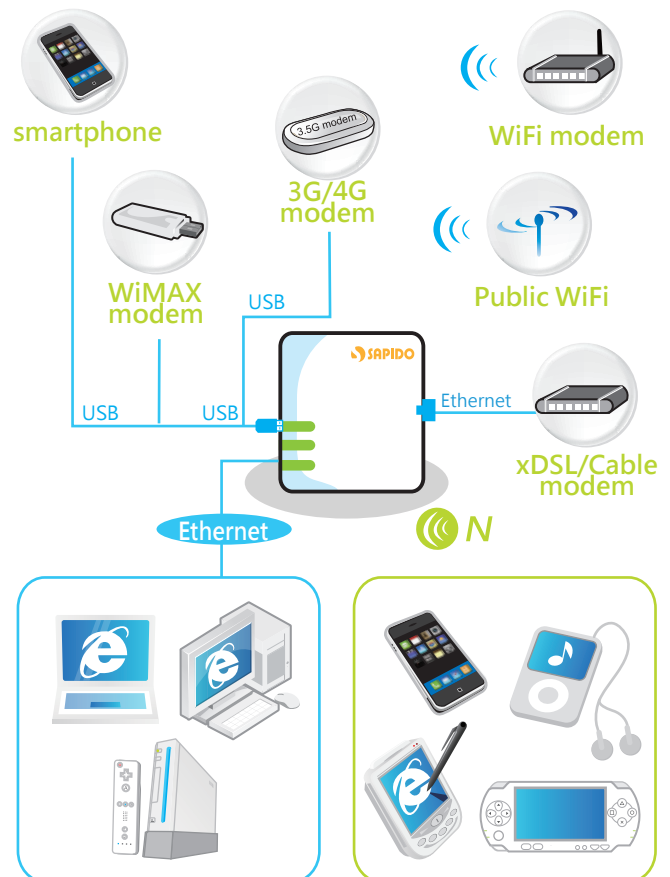

Mobile Power Station- Mobile Hotspot

Inbuilt two 2200mA High Capacity Li Battery, Stay Online for 6 hours
Long-lasting Battery Pack for Smartphone
Support Mobile Broadband - Smartphone, GSM and 3G

300
Mbps

SAPIDO Mobile Hotspot is equipped with two high capacity and long-lasting Li Batteries. Have the batteries fully charged, you can stay Internet connection for 6 hours, while standby time is up to 20 hours. The inbuilt mini USB port offers flexible power supply and battery charging. It is truly the only router to take with you and enjoy Internet on the road with no worry!

Whatever broadband service you use - xDSL/Cable, WiFi Hotspot, 3G/4G, or even WiMAX, you can share internet connections effortlessly via SAPIDO router. It also carries advanced 2T2R antenna technology, which enhances not only wireless coverage but also provides an ultimate wireless speed performance of 300 Mbps.

In addition, SAPIDO router complies with the latest 802.3az Energy Efficient Ethernet standard and carrying Green AP technology. It adjusts power consumption according to the auto detect of Internet connection and packet transmission, and can save up to 80% electricity.

- ★ Connect to Smartphone such as iPhone, HTC, etc. for Internet Sharing
- ★ Share All Broadband Connections - GSM/3G/4G-Smartphone-xDSL Cable/Fiber-Public WiFi
- ★ Built-in Long-Lasting Battery - Standby time 20 hours-Stay Online for 6 hours
- ★ Long-lasting Battery Pack for smartphone such as iPhone
- ★ Using Apple Facetime for free
- ★ 2T2R MIMO Technology - Wireless Max. Speed of 300Mbps
- ★ Advanced Green Design Saving up to 80% Power Consumption
- ★ 20,000 Sessions for Efficient and Stable P2P Downloading
- ★ Powerful Firewall - SPI Mode against DOS Attack and built-in Port IP/MAC/URL Filters to Safeguard your Network