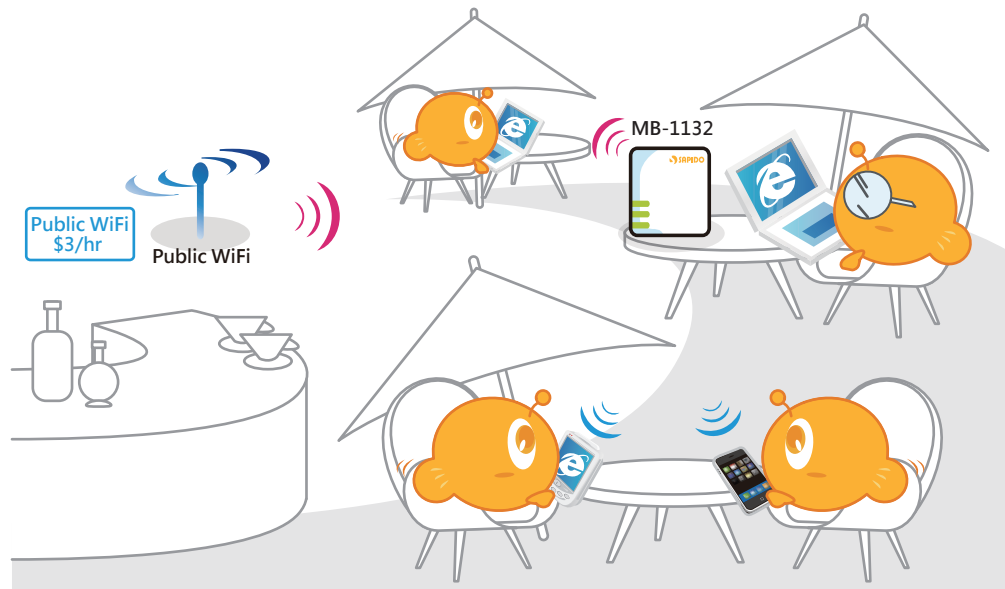

## ► Cases of Using Mobile Power Station - Mobile Hotspot

### Business Trip (3G/4G modem, smartphone)

Stay contacted with customers, family, and company during business trip via Internet. Once you connect 3G modem or smartphone to MB-1132, your NB, iPad, PDA, etc...can access to Internet at ease. When your iPhone is out of power, MB-1132 can also charge your smartphone on the instant to remain your internet connection or make phone calls.

### Coffee Shop (Public WiFi)

Share with friends not only gossip, but also the WiFi account! With MB-1132, you only need to pay for one Public WiFi account, and friends can share it for Internet access at the same time.