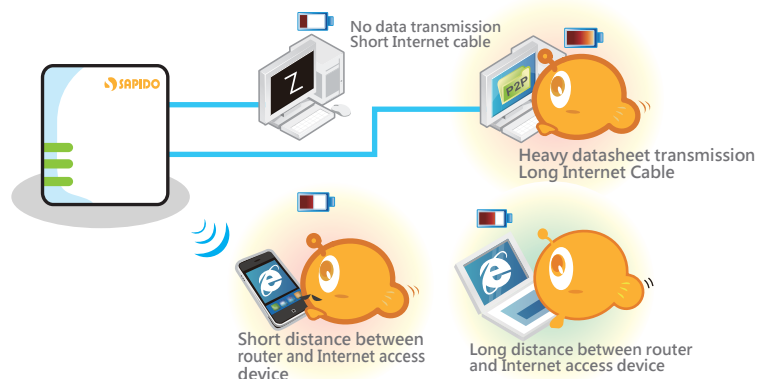

► **802.3az Standard plus Green AP Technology – Save up to 80% Power Consumption**

Complying with the latest 802.3az Energy Efficient Ethernet standard and carrying Green AP technology, this Mobile Hotspot adjusts power consumption via auto detection of internet connection and packet transmission to avoid any waste of electricity, thus it utilizes energy more effectively.