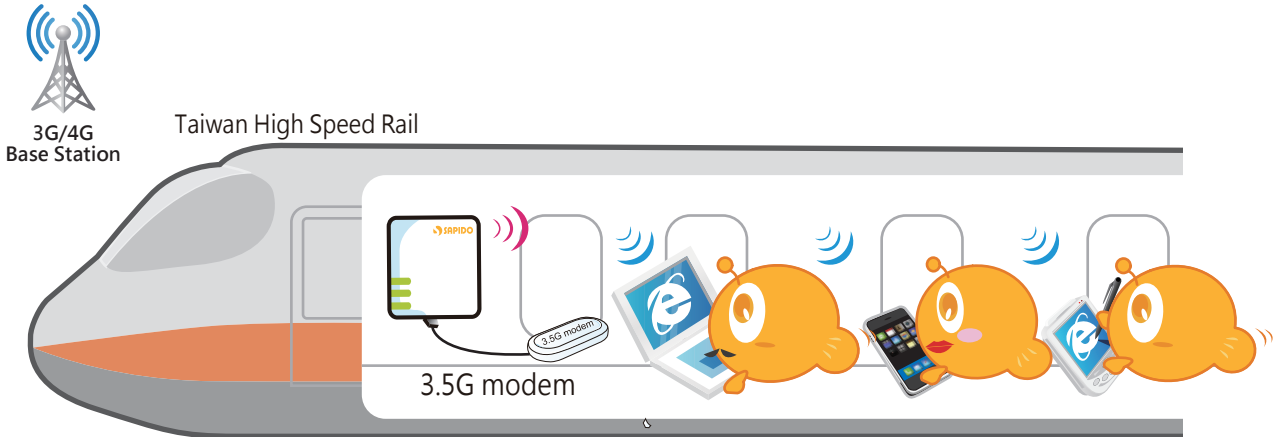

► Cases of Using Mobile Power Station - Mobile Hotspot

Business Trip (3G/4G modem, smartphone)

Stay contacted with customers, family, and company during business trip via Internet. Once you connect 3G modem or smartphone to MB-1132, your NB, iPad, PDA, etc...can access to Internet at ease. When your iPhone is out of power, MB-1132 can also charge your smartphone on the instant to remain your internet connection or make phone calls.