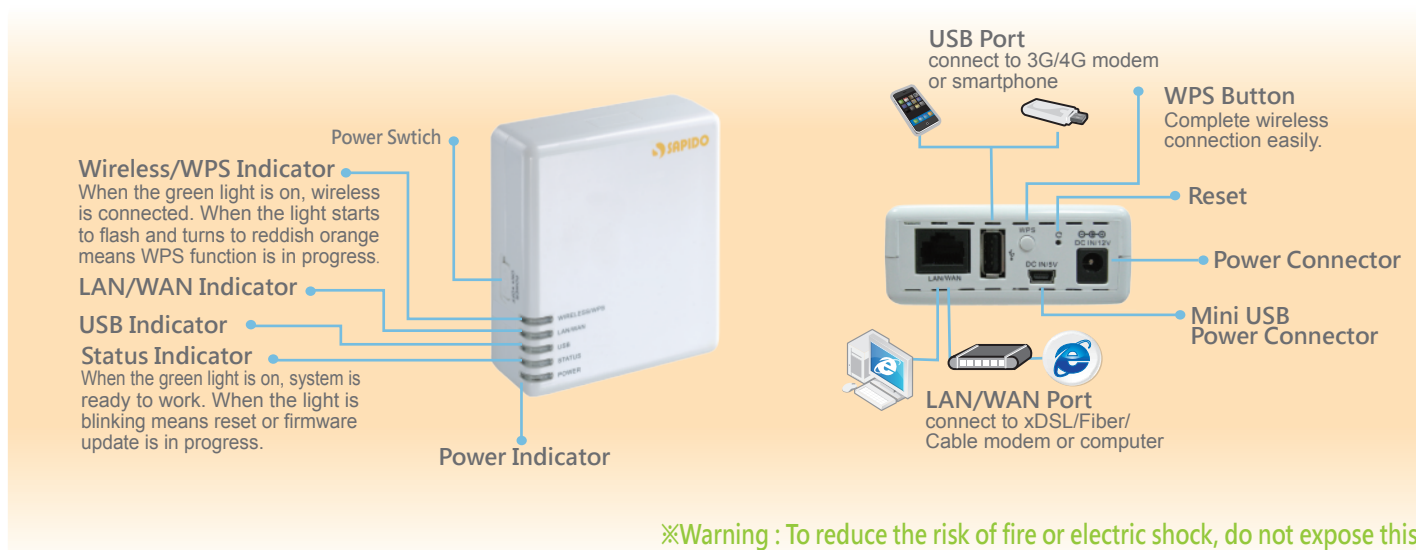

Diagram of Functions

⚠Warning : To reduce the risk of fire or electric shock, do not expose this router to rain or moisture.

Hardware

LAN /WAN Port :
10/100 Mbps RJ45 *1

USB Port :
USB 2.0*1(for 3G/4G modem and smartphone)

Standard :
IEEE 802.11b/g/n

WiFi Data Rate :
802.11n (up to 300Mbps)
802.11g (up to 54Mbps)
802.11b (up to 11Mbps)

LED Indicator :
POWER, STATUS, USB, LAN/WAN, WIRELESS/ WPS

Button : WPS

Antenna : 2dBi*2 (Build-in)

Firewall

URL / Port / IP / MAC Filtering, SPI against DOS attack

System Management

Web-base Interface
Firmware upgrade via web
Profile save
Event log
English Set-up Interface

Power Saving

Ethernet : IEEE 802.3az Standard
WiFi : Green AP Technology

Package Contents

MB-1132 Router / Quick Install Guide / Power Adapter / Li Battery*2

Network Feature

WAN Connection :
▪ Wired/Wireless modem (Static IP, DHCP, PPTP, PPPoE, L2TP)
▪ 3G/4G : UMTS/HSDPA/HSUPA
CDMA2000
TD-SCDMA

▪ Smartphone OS: iPhone
Google Android
Windows Mobile
Symbian
Blackberry
Bada

▪ WiMAX ready
Routing : DHCP server, client, DNS server
NAT : Virtual server, DMZ
UPnP : UPnP NAT Traversal
Session : 20,000

Wireless Application

Wireless Security :
WEP 64 or 128 bit/WPA/WPA2/WPA2 Mixed
WPS(Wi-Fi Protected setup) : PBC/PIN
WDS
Multiple AP

Environment

Dimension : 91(L) x 78(W) x 33.2(H) mm
Weight : 214.6 g (w/battery)
Battery : 18650 Li-Ion Battery, 3.7V / 2200mAH*2
Operating Environment : Temperature 0~40°C(32 to 104°F); Humidity 10~85%
Storage Environment : Temperature -20~70°C (-4 to 158°F); Humidity 5~90%
Power : AC in 100~240V, DC out 12V 1A
Mini USB 5V 1A
Support OS : Windows, MAC OS X 10.4 and following version, MAC OS X Lion,
Linux 2.6.x and following version