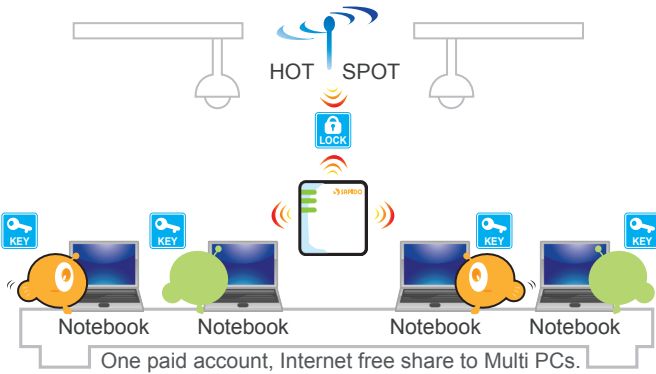

3 Network Environments in1

WiFi ISP

- Use Sapido 85Mbps WiFi Powerline as Wireless Adapter
- Searching available wireless network via automatically Site Survey function
- Support More Than Two Notebooks or desktop via one Hotspot account