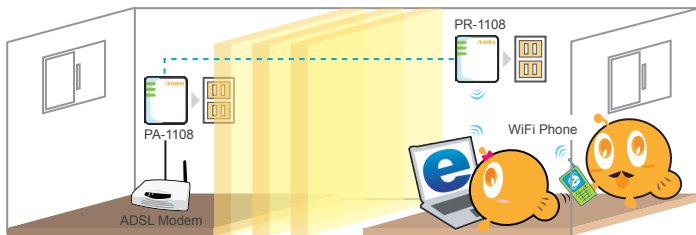

## • WiFi ISP

Wireless Signals In & Out  
Connects to ISP modem, hot spot, or AP wired/wirelessly. With DHCP and NAT functions, multiple PCs could freely share Internet connection wired or wirelessly through this WiFi Powerline.

## • Plug-and- Play Connection of a Powerline Network

85Mbps Data Transfer Rate

## • Power line Instant Internet Connection

- Turn the electrical outlet into Ethernet Network Connection.  
An extension cord for the Internet, the Sapido 85Mbps WiFi Powerline uses your home's existing electrical wiring to transmit the Ethernet signal from your router.
- Ultimate Network Security of Powerline Network  
Sapido 85Mbps WiFi Powerline protects all the data through your power grid by automatically encryption 56-bit DES.