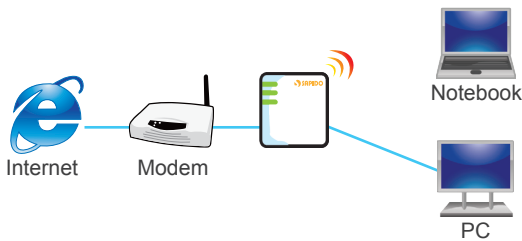

Router

- Build Your Private Network Wired/Wireless