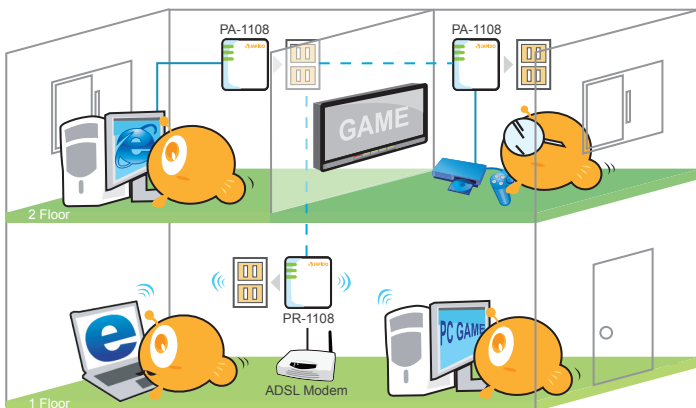

## • WiFi ISP

Wireless Signals In & Out  
Connects to ISP modem, hot spot, or AP wired/wirelessly. With DHCP and NAT functions, multiple PCs could freely share Internet connection wired or wirelessly through this WiFi Powerline.

## • Internet All the Ways

Perfect combination of powerline and wireless router, the SAPIDO 85Mbps WiFi Powerline secures the Internet stability and simplifies the mobility. Get Internet wired or wireless as you wish.

## • Power line Instant Internet Connection

- Turn the electrical outlet into Ethernet Network Connection.  
An extension cord for the Internet, the Sapido 85Mbps WiFi Powerline uses your home's existing electrical wiring to transmit the Ethernet signal from your router.
- Ultimate Network Security of Powerline Network  
Sapido 85Mbps WiFi Powerline protects all the data through your power grid by automatically encryption 56-bit DES.

## • WiFi Security and Parental Control

- Firewall Defends your Network from Intruders Attack
- 128 bit Encryption Protects Your Data from Peeper
- Scheduling Filter Easily Manages Internet Access and Blocks Inappropriate Internet Content