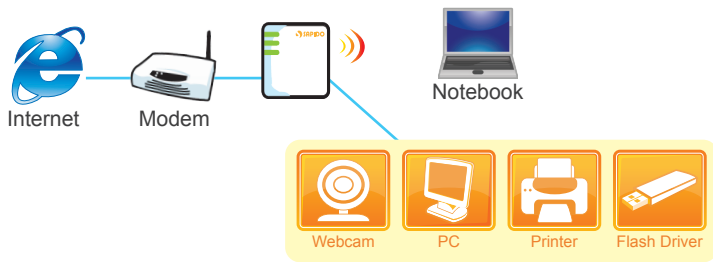

3 Network Environments in1

- Router Share Internet Access Wired/Wireless