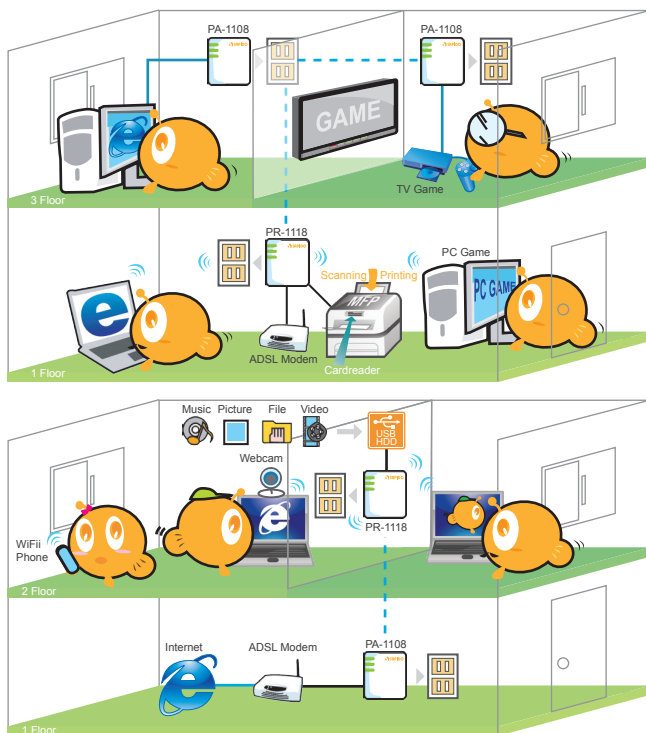

# Mini ePower-MFP 10 in 1

- Scanner · Printer · CardReader 10 in 1
- Wireless IP CAM
- Music to Go !

## • Internet All the Ways

- Perfect combination of powerline and wireless router, the SAPIDO 85Mbps Powerline Server secures the Internet stability and simplifies the mobility. Get Internet wired or wireless as you wish.

## • Samba Server

- Work similar to the "My Network Place"
- PCs in same LAN network share files freely.

### Application

- ▶ Web Camera Server :
  - Webcam view via browser by internet real time
  - Video / Picture monitor from LAN / WAN PC
  - Picture recording to FTP server or USB HDD
- ▶ Printer Server
  - Printer Via WAN/LAN PC
  - Printer Sharing
- ▶ Audio Server
  - Sharing audio files via Audio streaming
- ▶ MFP Server
  - MFP Sharing for Cardreader, Printer, and Scanner