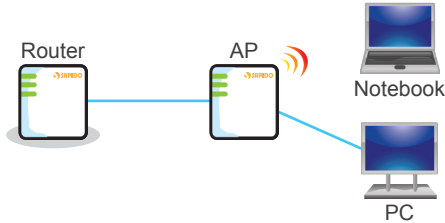

- Access Point Build Private Network or Extend Wireless Coverage