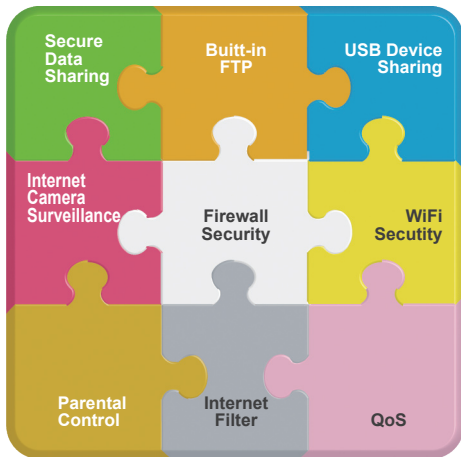

Integration of All

Hardware

- LAN Port : 1 x RJ-45,10/100 Base TX ; Auto cross-over function
- WAN Port : 1x RJ-45,10/100 Base TX
- USB 2.0 Port :
  - Connector - 2 x Standard A Type
  - Support - USB MFP, USB Webcam, USB Printer,USB Flash/HDD, Cardreader and Scanner
- Data Rate :
  - IEEE 802.11g, 802.11b
  - 1/2/5.5/11/6/9/12/18/24/36/48/54Mbps speed automatically
- HomePlug : HomePlug 1.0 compliant
- LEDs :
  - Power, WLAN, WAN ACT, WAN, LAN ACT, LAN, Powerline
- Wireless: Built-in 802.11b/g Mini-PCI wireless module

Environmental

- Dimension : 91(L) x 78(W) x 30(H) mm
- Weight : 300g (device only)
- Power : Power : AC 110-240V in / DC 5V 2.5A output
- Certifications : FCC, CE
- RoHS : RoHS Compliance

Application

- Web Camera Server :
  - Webcam view via browser by internet real time
  - Video / Picture monitor from LAN / WAN PC
  - Picture recording to FTP server or USB HDD
- Printer Server
  - Printer Via WAN/LAN PC
  - Printer Sharing
- Audio Server
  - Sharing audio files via Audio streaming
- MFP Server
  - MFP Sharing for Cardreader, Printer, and Scanner

Wireless Security

- 64 / 128 bit WEP (Open / Share)
- WPA / WPA-PSK
- 802.1x Authentication

Network Features

- WAN Connection - PPPoE / PPTP / Static IP / Auto IP
- Network Protocols - TCP/IP, UPnP,PPTP , PPPoE , DDNS , DNS
- QoS - 3-level priority for each application port
- DHCP Server / Client
- DNS Primary / Secondary
- Proxy DNS, Dynamic DNS
- NAT
- Virtual DMZ
- Port Trigger
- Virtual Server (Port Forwarding)

Firewall

- URL Filter
- IP Filter
- MAC Filter
- Inbound / Outbound filter
- SPI (Stateful Packet Inspection)
- DoS Protection
- Hidden SSID

Management

- Web-base Interface
- SadoGO Quick Setup Wizard
- Firmware Upgrade Via Web
- Profiles Configuration Backup & Restore
- Remote Management
- NAT Traversal
- User Account Management ; Administrator&Personal Panel
- E-mail Alert
- Event Log
- Folder Management: FTP folder,Webcam folder,Disk, Explorer

With SadoGO, even a beginner can easily enjoy Sapido products like advanced users. The surfing Sado leads you all the way to complete the sharing of internet connections, data, and devices in just a few clicks. And, the friendly interface makes the installation and operation of Sapido products as easy as a PC

Sapido Technology Inc.

383, Sec. 2, Mingsheng Rd.
West Central District, Tainan 700, Taiwan
Tel: 886 6 2280698 Fax: 886 6 2293658
Website: www.sapido.com.tw
E-mail: sales@sapido.com.tw