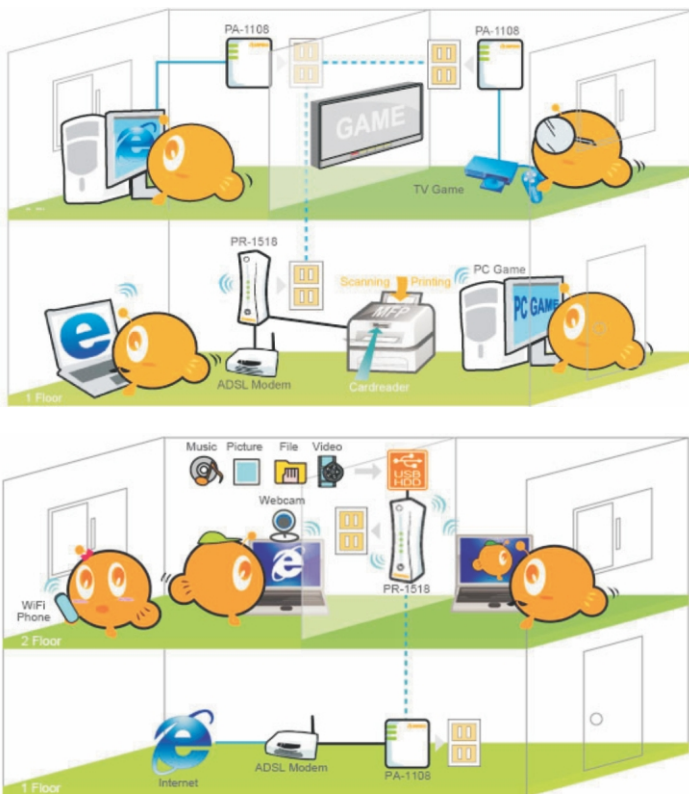

ePower - MFP10 in 1

· Scanner · Printer · CardReader 10 in 1 · Samba Server · Music to Go!
 · 2CSUUGL · 5uuu6L · C9ldf69q6L 10 in 1 · 29u6p9 26L6L · M6u6ic 10 60l

NES 85Mbps Powerline Server with MFP | PR-1518

► Internet All the Ways

► 3 Network Environments in 1

- Router Share Internet Access Wired/Wireless

- Access Point Build Private Network or Extend Wireless Coverage

- Client Works as the Wireless Adapter

• Powerline Server

- Stylish 54Mbps 802.11b/g Wireless Router
- 85Mbps Data Transfer Rate via Electrical Outlet

• Share USB Devices and Data

- Secure Data Sharing - File, Picture, Video, Audio;Ketc.
- USB Devices Sharing - Printer, Webcam, HDD, Flash and Scanner Cardreader.

• MFP sharing

- MFP sharing including printer, scanner, and Cardreader

• Built-in FTP

- FTP Server Inside
- No Computer and Software Required
- Big Size Email - No Worries!

• Samba Server

- Work similar to the "My Network Place"
- Pcs in same LAN network share files freely.