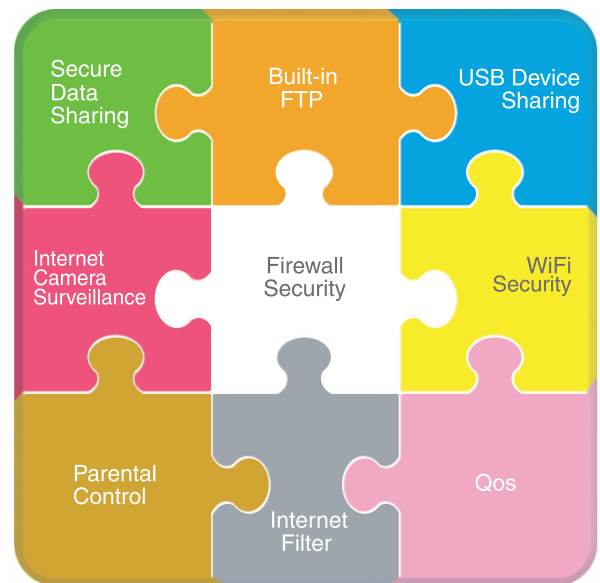

- Dimension : 225(L) x 162(W) x 48(H) mm
- Weight : 577.8g (device only)
- AC 110-240V Input/ DC 5V 2.5A Output
- Certifications : FCC, CE
- RoHS :RoHS Compliance

Application

- Web Camera Server :
  - Webcam view via browser by internet real time
  - Video / Picture monitor from LAN / WAN PC
  - Picture recording to the FTP Server or USB HDD
- Printer Server
  - Printer Sharing Via WAN/LAN PC
- Audio Server
  - Support streaming Music Playing and Sharing
- MFP Server
  - MFP Sharing for Cardreader, Printer and Scanner
- File Server
  - Support files sharing of Samba and FTP Server

Network Features

- WAN Connection - PPPoE / PPTP/ Static IP / Auto IP
- Network Protocols - TCP/IP, UPnP, PPTP, PPPoE, DDNS, DNS, HOMEPLUG
- QoS - 3-level priority for each application port
- DHCP Server / Client
- DNS Primary / Secondary
- Proxy DNS, Dynamic DNS
- NAT
- Virtual DMZ
- Virtual Server (Port Forwarding)

Firewall

- IP Filter
- MAC Filter
- URL Filter
- SPI (Stateful Packet Inspection)
- DoS Protection
- Hidden SSID

Wireless Security

- 64/128 bit WEP (Open/Share)
- WPA / WPA-PSK
- 802.1x Authentication

Management

- Web-base Interface
- SadoGO Quick Setup Wizard
- Site Map Setup wizard
- Firmware Upgrade Via Web
- Profiles Configuration Backup & Restore
- Remote Management
- NAT Traversal
- User Account Management ; Administrator & Personal Panel
- E-mail Alert
- Event Log
- Folder Management : FTP folder, Webcam folder, Disk Explorer

Integration of All