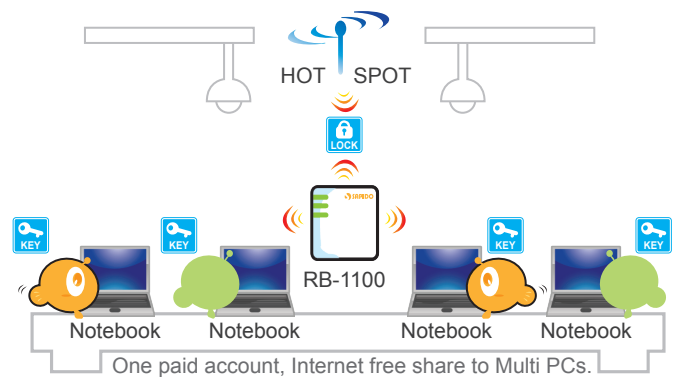

### • Switch to Network Environment You Need

- Router – Share Internet Access Wired/Wireless
- Access Point – Build Private Network or Extend Wireless Coverage
- WiFi ISP – Receiving and Delivering Wireless Signals Wirelessly at the Same Time

### • Internet and Network Security

- Worry about your children might be influenced by porn or violence web pages? Or the employees go to unrelated web sites while working? Unsuitable web pages and web sites could be filtered and blocked by Mini Broadband Router, and only provide peaceful and safety Internet environment.
- Besides, the built-in firewall can protect your internal network from the invader attack. WEP and WPA wireless encryption protect your files and data would not be stolen by unauthorized users.

### • WiFi ISP

- Wireless Signals In & Out
- Connects to ISP modem, hot spot, or AP wired/wirelessly. With DHCP and NAT functions, multi PCs could freely share Internet connection wired or wirelessly through this Mini Broadband Router.

### • DHCP And NAT

- SAPIDO Mini Broadband Router has the features of DHCP Server and NAT. DHCP Server allows you to organize PCs group in local network. And NAT feature can allow many PCs connect to Internet with same ISP account to reach Internet sharing function.