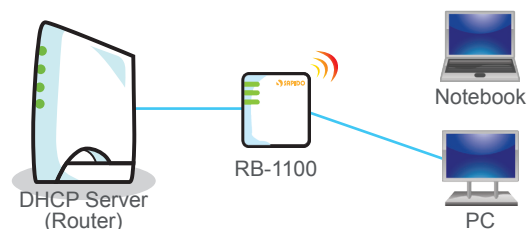

Advanced Networking and Data Security

- Wireless Encryption

64 / 128 bit WEP, WPA / WPA-PSK/WPA2.
802.1x Authentication

- Internet Filter

Port Filter, URL Filter, Mac Filter, IP Filter

Hardware

- LAN Port : 1 x 10/100 Mbps RJ45, with auto MDI/MDI-X
- WAN Port : 1 x 10/100 Mbps RJ45, with auto MDI/MDI-X
- Data Rate :
  - IEEE 802.11g, 802.11g
  - 1/2/5.5/11/6/9/12/18/24/36/48/54Mbps speed automatically
- LEDs :
  - Power, Status, Wireless, WAN, LAN
- Wireless: Built-in 802.11b/g Mini-PCI wireless module

Environmental

- Dimension : 91(L) x 78(W) x 30(H) mm
- Weight : 153g (device only)
- Power : AC Input 100V ~ 240V ; DC Output 5V / 2A
- Certifications : FCC, CE
- RoHS : RoHS Compliance

Firewall

- Port Filter
- URL Filter
- IP Filter
- MAC Filter

Network Features

- WAN Connection - PPPoE / PPTP / Static IP / Dynamic IP
- Network Protocols - TCP/IP, UPnP, PPTP, PPPoE, DDNS, DNS
- NAT
- Dynamic DNS
- DMZ
- WDS
- Port Forwarding (Virtual Server)

Management

- Web-base Interface
- Wireless Access Control
- SadoGo Quick Setup Wizard
- Firmware Upgrade Via Web
- Profiles Configuration Backup & Restore
- Remote Management
- NAT Traversal
- Event Log

Wireless Security

- 64 / 128 bit WEP (Open / Share)
- WPA / WPA-PSK / WPA2
- 802.1x Authentication

With SadoGO, even a beginner can easily enjoy Sapido products like advanced users. The surfing Sado leads you all the way to complete the sharing of internet connections, data, and devices in just a few clicks. And, the friendly interface makes the installation and operation of Sapido products as easy as a PC

Sapido Technology Inc.

383, Sec. 2, Mingsheng Rd.
West Central District, Tainan 700, Taiwan
Tel: 886 6 2280698 Fax: 886 6 2293658
Website: www.sapido.com.tw
E-mail: sales@sapido.com.tw