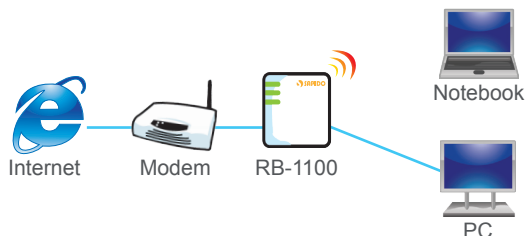

- Access Point

Build Private Network or Extend Wireless Coverage