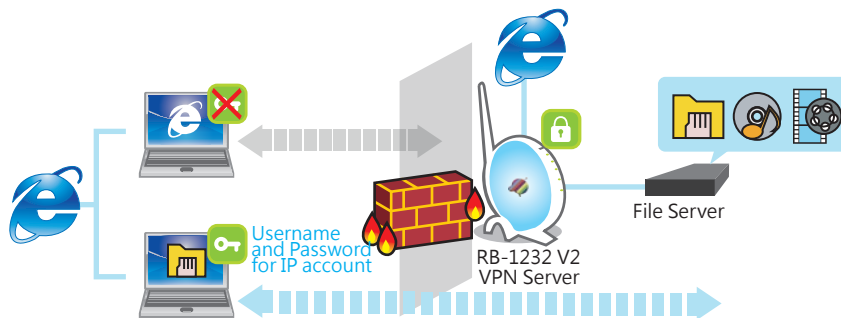

### ► Built-in VPN Server - Connecting two Remote Sites across the Internet Easily and Securely

VPN is the short of 「Virtual Private Network」. Simply, it is the business network which is built-in public network structure, and has the same condition such as security, management, efficiency, etc. with private network. VPN is the substitute program for business private network with phone cable. It doesn't change the feature such as multiple support, high reliability and high expansion, but use the low-cost efficient method to instead the original one. Compared to the traditional phone cable network, VPN has low-cost, greater flexibility of network structure, and convenient management. SAPIDO Router is a built-in VPN server which supports PPTP and L2TP tunneling technology. After the connection is completed through the VPN server, the user can connect to the remote host for sending the message or loading the information from internal network. It is suitable for remote and international workers. With VPN server, you can ensure the security of information and build up a global network connection with the least cost.