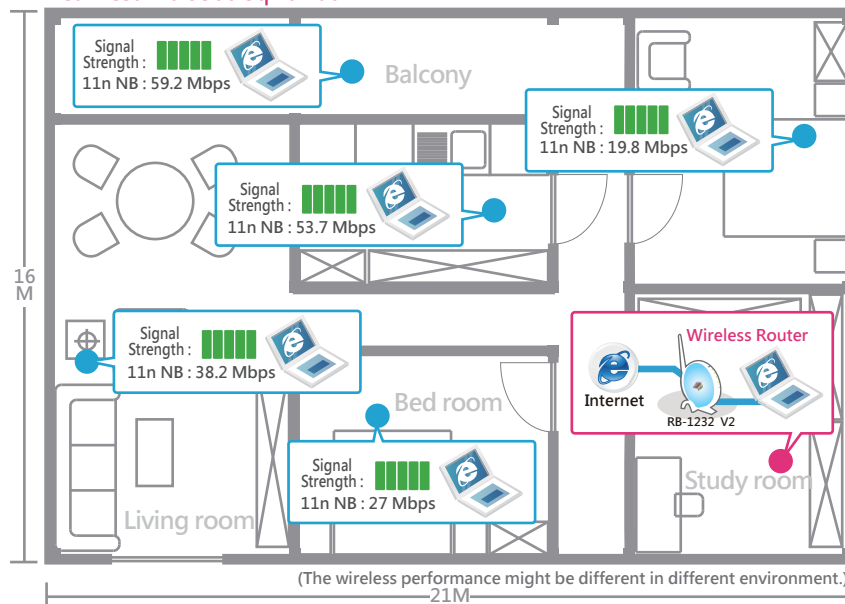

► Wireless Coverage Applicable for Over 3500 Sq Ft Flats

All Broadbands combines with two 5dBi high gain antennas enhances transmission range and expands wireless coverage. Wireless coverage can be up to 3500 Sq Ft flats.

Real Test in a 3500 Sq Ft Flat