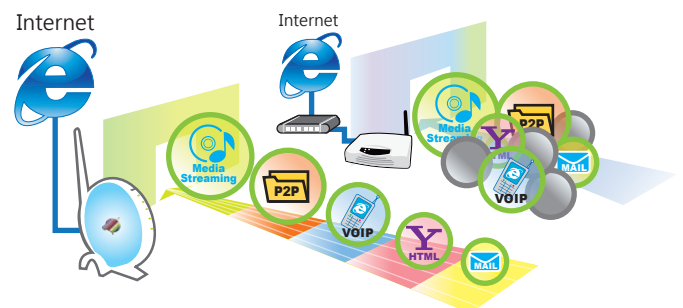

### ► Built-in VPN Server - Connecting two Remote Sites across the Internet Easily and Securely

VPN is the short of 「Virtual Private Network」. Simply, it is the business network which is built-in public network structure, and has the same condition such as security, management, efficiency, etc. with private network. VPN is the substitute program for business private network with phone cable. It doesn't change the feature such as multiple support, high reliability and high expansion, but use the low-cost efficient method to instead the original one. Compared to the traditional phone cable network, VPN has low-cost, greater flexibility of network structure, and convenient management. SAPIDO Router is a built-in VPN server which supports PPTP and L2TP tunneling technology. After the connection is completed through the VPN server, the user can connect to the remote host for sending the message or loading the information from internal network. It is suitable for remote and international workers. With VPN server, you can ensure the security of information and build up a global network connection with the least cost.

### ► Smart QoS Bandwidth Management, No Lag for Games, Movies and Music

Determine the order of data delivering, and ensure the smoothness of online traffic, such as IP TV, VoIP, Internet gaming, online chatting... ect. to ensure the applications run smoothly.