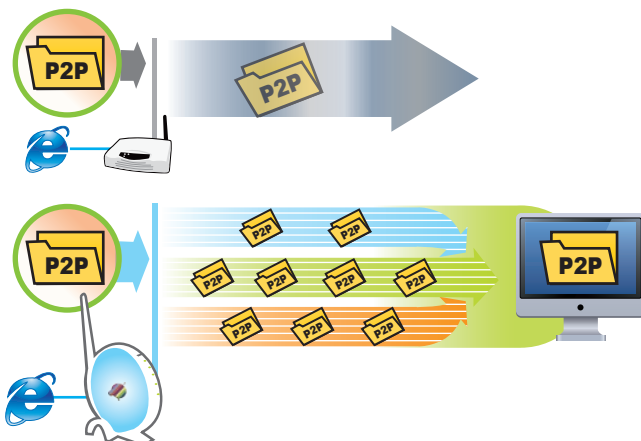

► 20,000 Sessions for Efficient P2P Downloading

20,000 sessions for efficient P2P downloading, online games and other Internet usages.