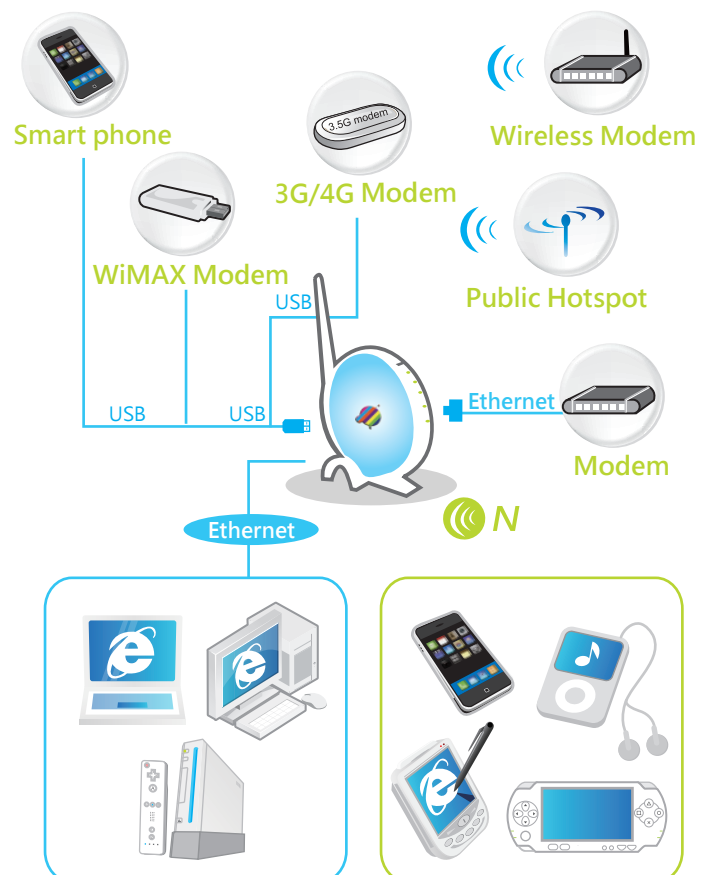

- ★ All Broadbands can Work - 3G-xDSL/Cable-Public WiFi
- ★ Connect to Smartphone such as iPhone, HTC, etc. for Internet Sharing
- ★ Two 5dBi High Gain Antennas Expand the Wireless Coverage up to 3500 Sq Ft
- ★ 2T2R MIMO Technology - Wireless Max. Speed of 300Mbps
- ★ 20,000 Sessions for Efficient P2P Downloading
- ★ Built-in VPN Server - Connecting two Remote Sites Across the Internet Easily and Securely
- ★ Green Design - 802.3az Standard plus Green AP Technology, Save up to 80% Power Consumption
- ★ Smart QoS Bandwidth Management, No Lag for Games, Movies and Music
- ★ Powerful Firewall - SPI Mode against DOS Attack and built-in Port/IP/MAC/URL Filters to Safeguard your Network
- ★ WPS - Complete Wireless Encryption and Connection in One Press