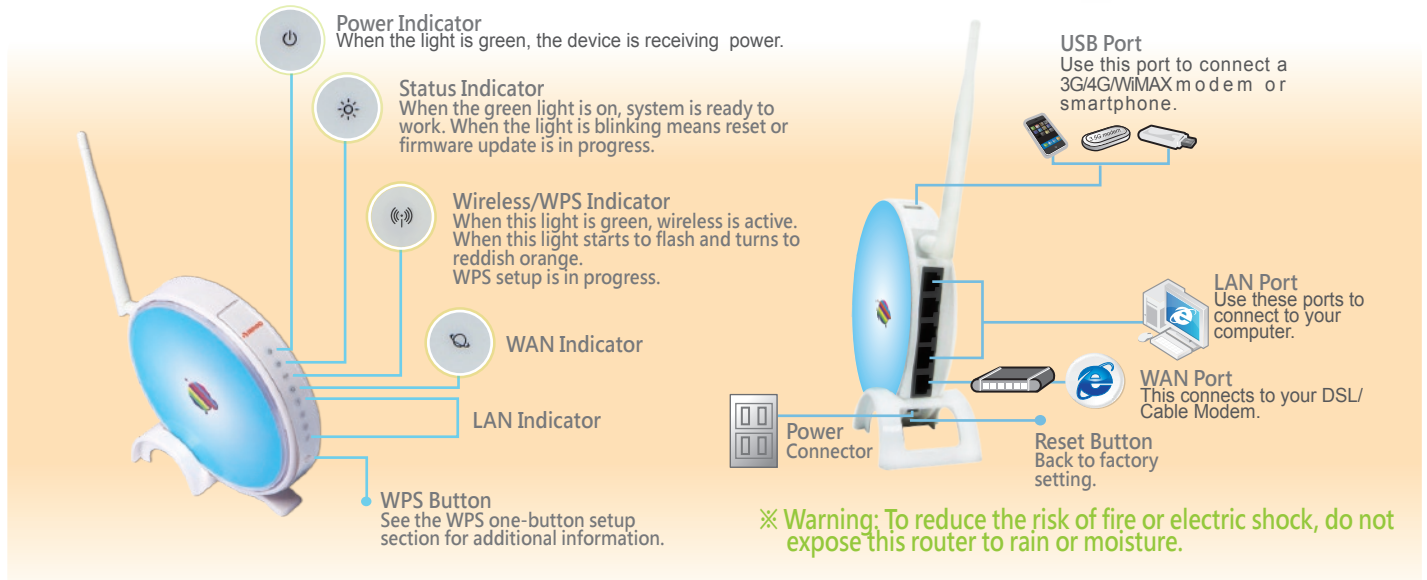

► Optional Accessories : SAPIDO Wireless N USB Adapter (AU-4512s)

Create the fastest 300Mbps combinations by connecting SAPIDO All Broadbands to Wireless N USB Adapter. Enjoy high-speed Internet without entangled with Ethernet line.

AU-4512s

► Diagram of Functions

■ Hardware

WAN Port :
10/100 Mbps RJ45 *1
USB 2.0*1(for 3G/4G modem and smartphone)

LAN Port :
10/100 Mbps RJ-45*4

Standard :
IEEE 802.11b/g/n

Data Rate :
802.11n (up to 300Mbps)
802.11g (up to 54Mbps)
802.11b (up to 11Mbps)

Mode Switch : Router / AP / WiFi AP

LED Indicator :
POWER, STATUS, WIRELESS, WAN, LAN(I, II, III, IIII)

Button : WPS

Antenna : 5dBi*2

■ Firewall

URL / Port / IP / MAC Filtering, SPI against DOS attack

■ System Management

Web-base Interface
Firmware upgrade via web
Profile save
Event log
English Set-up Interface

■ Power Saving

Ethernet : IEEE 802.3az Standard
WiFi : Green AP Technology

■ Package Contents

RB-1232V2 router / Quick Installation Guide / Power Adapter / Base Holder / Antenna

■ Network Feature

WAN Connection :

- Wired/Wireless modem (Static IP, DHCP, PPTP, PPPoE, L2TP)
- 3G/4G : UMTS/HSDPA/HSUPA
  CDMA2000
  TD-SCDMA
- Smartphone OS : iPhone
  Google Android
  Windows Mobile
  Blackberry
  Symbian
  Bada

▪ WiMAX ready

Routing : DHCP server, client, DNS server

VPN Pass Through : IP Sec, PPTP, L2TP

VPN Server :

- PPTP Protocol (MPPE 128-bit encryption)
- L2TP Protocol
- username, password confirmation (PAP, CHAP, MS-CHAP v2 protocol supported)

▪ support Winows XP/Vista/7, MAC, Linux

QoS Bandwidth Management : IP · MAC · Port

NAT : Virtual server, DMZ

UPnP : UPnP NAT Traversal

Session : 20000

■ Wireless Application

Wireless Security
WEP 64 or 128 bit/WPA/WPA2/WPA2 Mixed
WPS (Wi-Fi Protected setup) : PBC/PIN
WDS
Multiple AP

■ Environment

Weight : 396g
Dimension : 150(L) x 152(W) x 35(H) mm
Operating Environment : Temperature 0~40°C (32 to 104°F); Humidity 10~85%
Storage Environment : Temperature -20~70°C (-4 to 158°F); Humidity 5~90%
Power : AC 100V~240V in, DC out 5V1A
Support OS : Windows, MAC OS X 10.4 and following version, Linux 2.6.x and following version

※ Please visit SAPIDO website and update the firmware to achieve optimal performance.
Press the Reset button to complete the firmware upgrade.