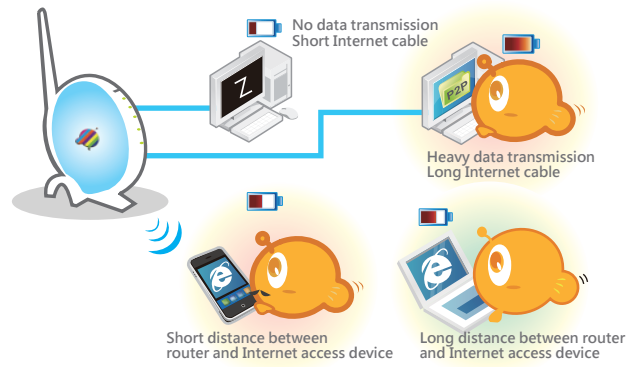

► **Green Design - 802.3az Standard plus Green AP Technology, Save up to 80% Power Consumption**

Complying with the latest 802.3az Energy Efficient Ethernet standard and carrying Green AP technology, this SAPIDO router adjusts power consumption via auto detection of Internet connection and packet transmission to avoid any waste of electricity, thus it utilizes energy more effectively.