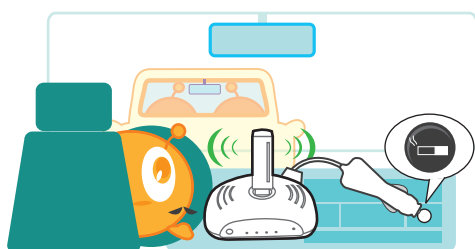

► Car Charger