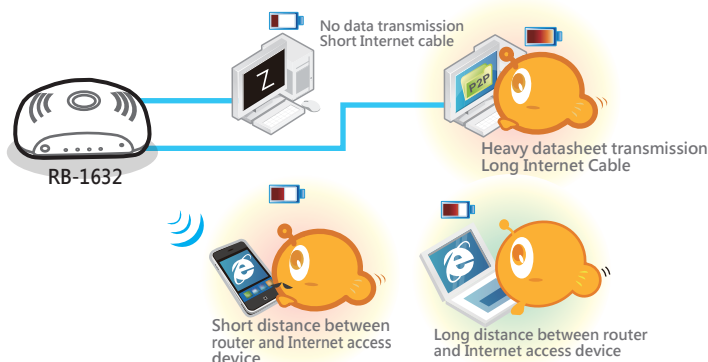

► Y Type USB Cable

► Car Charger

► USB Power Pack

► **802.3az Standard plus Green AP Technology – Save up to 80% Power Consumption**

Complying with the latest 802.3az Energy Efficient Ethernet standard and carrying Green AP technology, this Mobile Hotspot adjusts power consumption via auto detection of internet connection and packet transmission to avoid any waste of electricity, thus it utilizes energy more effectively.

► Cases of Using Mobile Hotspot

Temporal Stay (Router Mode – 3G modem / Smartphone)

Lots of people rent houses for temporal stay, and don't want to sign a long-term contract for Internet service. Therefore, many of them get online via 3G modem or smartphone which is very convenient, but the problem is only one device can access Internet at the time. Now, with RB-1632, multiple PCs, NB, iPad, PSP...etc can share the Internet connection at the same time, and even better, you may share the Internet bill with housemates.