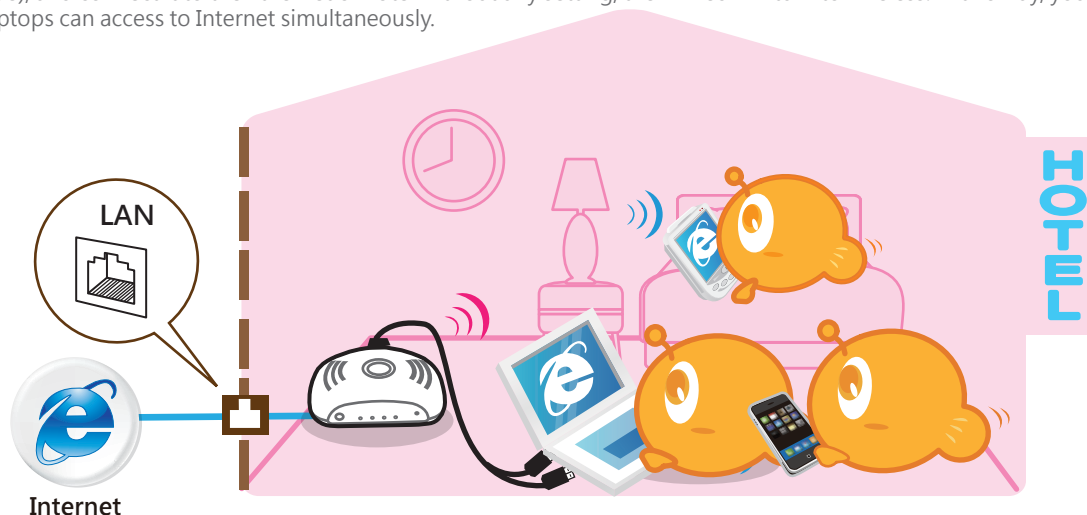

► Cases of Using Mobile Hotspot

Temporal Stay (Router Mode – 3G modem / Smartphone)

Lots of people rent houses for temporal stay, and don't want to sign a long-term contract for Internet service. Therefore, many of them get online via 3G modem or smartphone which is very convenient, but the problem is only one device can access Internet at the time. Now, with RB-1632, multiple PCs, NB, iPad, PSP...etc can share the Internet connection at the same time, and even better, you may share the Internet bill with housemates.

Coffee Shop (Router Mode - Public WiFi)

Share with friends not only gossip, but also the WiFi account! Don't forget to have the tiny RB-1632 with you when hanging out friends in a cafeteria or bar, and connect it to your laptop via a Y type USB Cable to power it on. Then, friends can share the Internet access with iPad, PSP, PDA...etc, at the same time but pay for only one WiFi account.

Stay in Hotel (AP Mode – Wired to Wireless)

Normally, you need to use Ethernet cable for Internet access when staying in hotel, and if there is more than one device getting online or roommate using Internet, you will be busy at switching Ethernet cable. In this case, all you need to do is switching your RB-1632 to A (AP mode), and connect it to the Ethernet of hotel without any setting, then wired will turn to wireless. In this way, your smartphone, iPad or laptops can access to Internet simultaneously.

Diagram of Functions

Hardware

WAN Port :
10/100 Mbps RJ45 *1
LAN Port :
10/100 Mbps RJ-45*1
USB Port :
USB 2.0*1(for 3G/4G modem and smartphone)
Standard :
IEEE 802.11b/g/n
WiFi Data Rate :
802.11n (up to 150Mbps)
802.11g (up to 54Mbps)
802.11b (up to 11Mbps)
Mode Switch : Router / AP / WiFi AP
LED Indicator :
POWER, STATUS, WAN/LAN, LAN, WIRELESS/WPS
Button : WPS
Antenna : 2dBi*1 (Build-in)