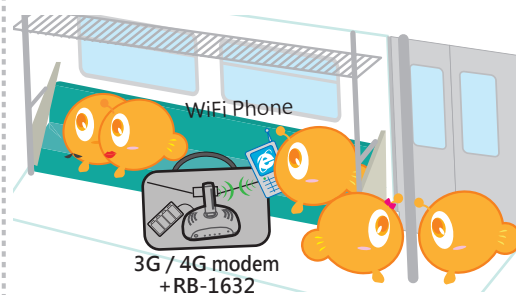

► USB Power Pack