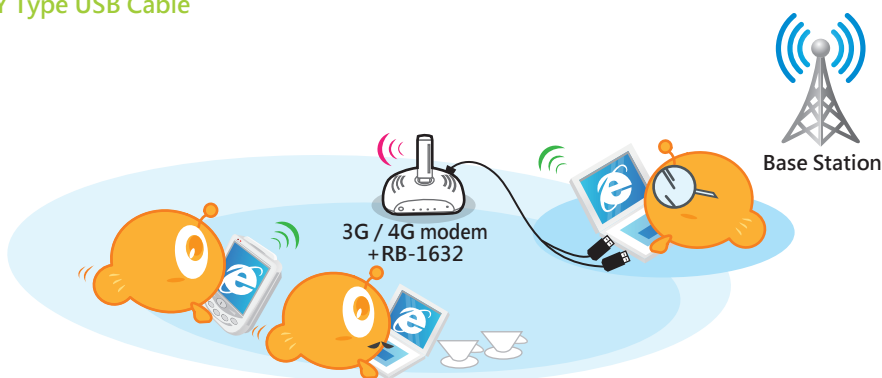

► Y Type USB Cable