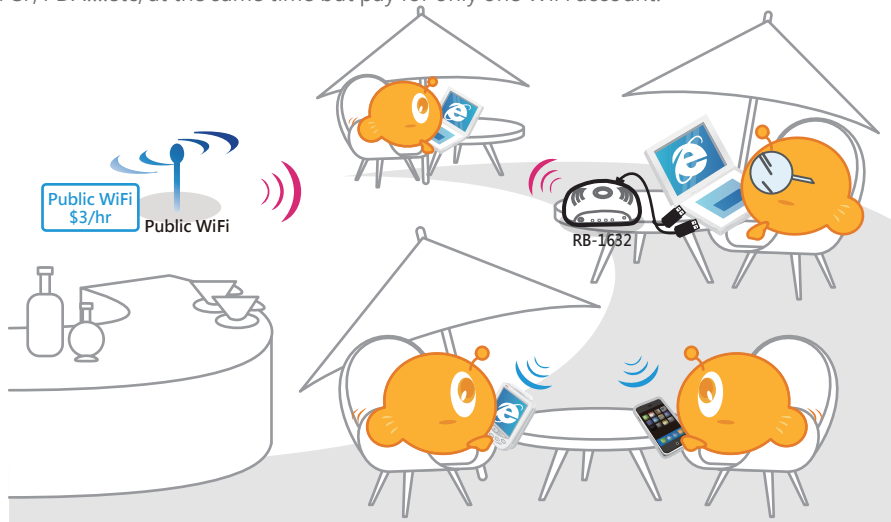

► Cases of Using Mobile Hotspot

Temporal Stay (Router Mode – 3G modem / Smartphone)

Lots of people rent houses for temporal stay, and don't want to sign a long-term contract for Internet service. Therefore, many of them get online via 3G modem or smartphone which is very convenient, but the problem is only one device can access Internet at the time. Now, with RB-1632, multiple PCs, NB, iPad, PSP...etc can share the Internet connection at the same time, and even better, you may share the Internet bill with housemates.

Coffee Shop (Router Mode - Public WiFi)

Share with friends not only gossip, but also the WiFi account! Don't forget to have the tiny RB-1632 with you when hanging out friends in a cafeteria or bar, and connect it to your laptop via a Y type USB Cable to power it on. Then, friends can share the Internet access with iPad, PSP, PDA...etc, at the same time but pay for only one WiFi account.

Stay in Hotel (AP Mode – Wired to Wireless)

Normally, you need to use Ethernet cable for Internet access when staying in hotel, and if there is more than one device getting online or roommate using Internet, you will be busy at switching Ethernet cable. In this case, all you need to do is switching your RB-1632 to A (AP mode), and connect it to the Ethernet of hotel without any setting, then wired will turn to wireless. In this way, your smartphone, iPad or laptops can access to Internet simultaneously.