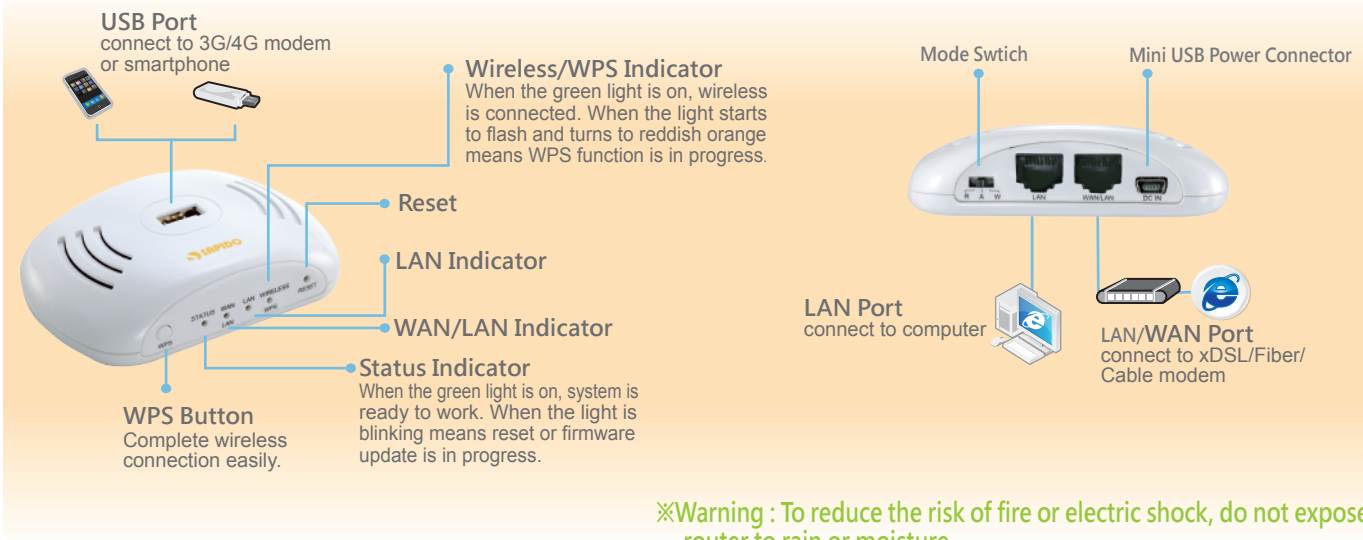

► Cases of Using Mobile Hotspot

Temporal Stay (Router Mode – 3G modem / Smartphone)

Lots of people rent houses for temporal stay, and don't want to sign a long-term contract for Internet service. Therefore, many of them get online via 3G modem or smartphone which is very convenient, but the problem is only one device can access Internet at the time. Now, with RB-1632, multiple PCs, NB, iPad, PSP...etc can share the Internet connection at the same time, and even better, you may share the Internet bill with housemates.

Coffee Shop (Router Mode - Public WiFi)

Share with friends not only gossip, but also the WiFi account! Don't forget to have the tiny RB-1632 with you when hanging out friends in a cafeteria or bar, and connect it to your laptop via a Y type USB Cable to power it on. Then, friends can share the Internet access with iPad, PSP, PDA...etc, at the same time but pay for only one WiFi account.

Stay in Hotel (AP Mode – Wired to Wireless)

Normally, you need to use Ethernet cable for Internet access when staying in hotel, and if there is more than one device getting online or roommate using Internet, you will be busy at switching Ethernet cable. In this case, all you need to do is switching your RB-1632 to A (AP mode), and connect it to the Ethernet of hotel without any setting, then wired will turn to wireless. In this way, your smartphone, iPad or laptops can access to Internet simultaneously.

Diagram of Functions

Hardware

WAN Port :
10/100 Mbps RJ45 *1
LAN Port :
10/100 Mbps RJ-45*1
USB Port :
USB 2.0*1(for 3G/4G modem and smartphone)
Standard :
IEEE 802.11b/g/n
WiFi Data Rate :
802.11n (up to 150Mbps)
802.11g (up to 54Mbps)
802.11b (up to 11Mbps)
Mode Switch : Router / AP / WiFi AP
LED Indicator :
POWER, STATUS, WAN/LAN, LAN, WIRELESS/WPS
Button : WPS
Antenna : 2dBi*1 (Build-in)