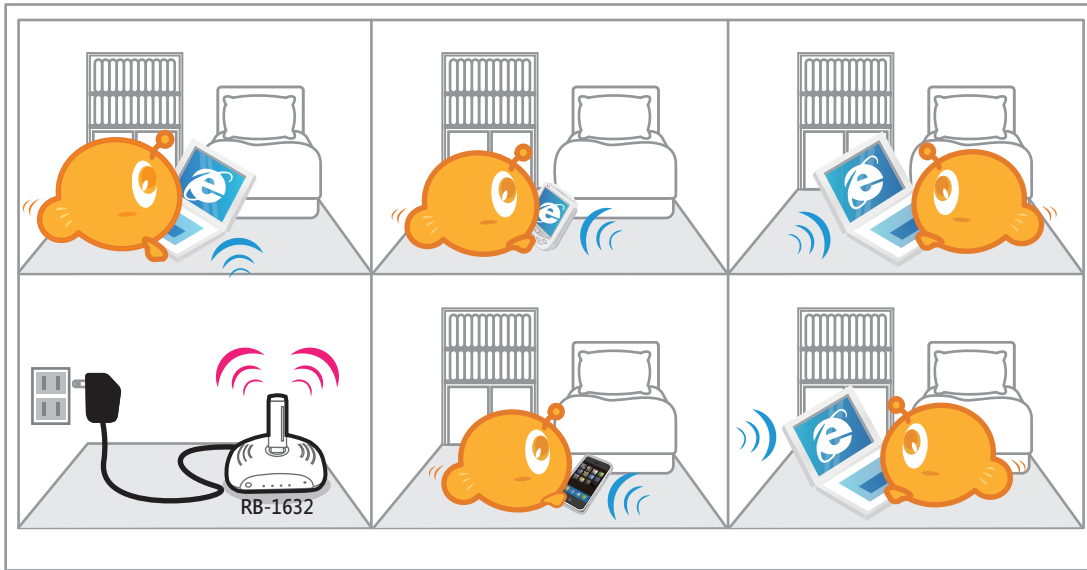

► **Power it up by connecting to laptop/ battery pack/car charger, and share Internet connections at where you can't find a socket**

Internet connection is no more limited by the power socket. Just connect the Mobile Hotspot to laptop, car charger, or battery pack with a Y type USB cable to power it on, then you can create instant WiFi Hotspot on the go.

► Y Type USB Cable

► Car Charger

► USB Power Pack

► **802.3az Standard plus Green AP Technology – Save up to 80% Power Consumption**

Complying with the latest 802.3az Energy Efficient Ethernet standard and carrying Green AP technology, this Mobile Hotspot adjusts power consumption via auto detection of internet connection and packet transmission to avoid any waste of electricity, thus it utilizes energy more effectively.

► Cases of Using Mobile Hotspot

Temporal Stay (Router Mode – 3G modem / Smartphone)

Lots of people rent houses for temporal stay, and don't want to sign a long-term contract for Internet service. Therefore, many of them get online via 3G modem or smartphone which is very convenient, but the problem is only one device can access Internet at the time. Now, with RB-1632, multiple PCs, NB, iPad, PSP...etc can share the Internet connection at the same time, and even better, you may share the Internet bill with housemates.

Stay in Hotel (AP Mode – Wired to Wireless)

Normally, you need to use Ethernet cable for Internet access when staying in hotel, and if there is more than one device getting online or roommate using Internet, you will be busy at switching Ethernet cable. In this case, all you need to do is switching your RB-1632 to A (AP mode), and connect it to the Ethernet of hotel without any setting, then wired will turn to wireless. In this way, your smartphone, iPad or laptops can access to Internet simultaneously.