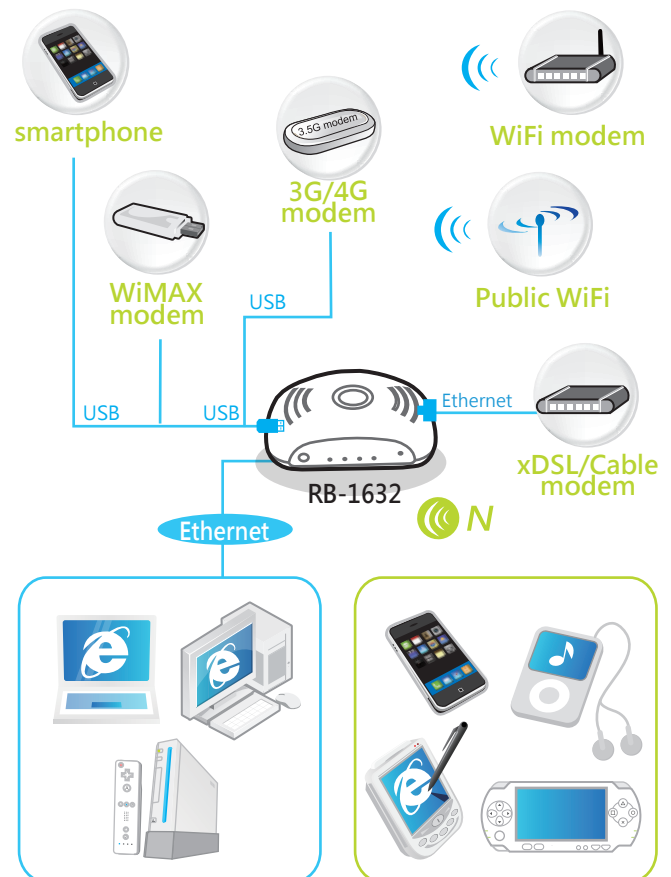

► Share All Broadband Connections - GSM/3G/4G · Smartphone · xDSL/Cable Fiber · Public WiFi

Supporting mobile broadband via not only 3G modem, but also various smartphones, this Router allows Internet access sharing whatever broadband service you use, ie. 3G/4G, xDSL/Cable/Fiber, Public WiFi.