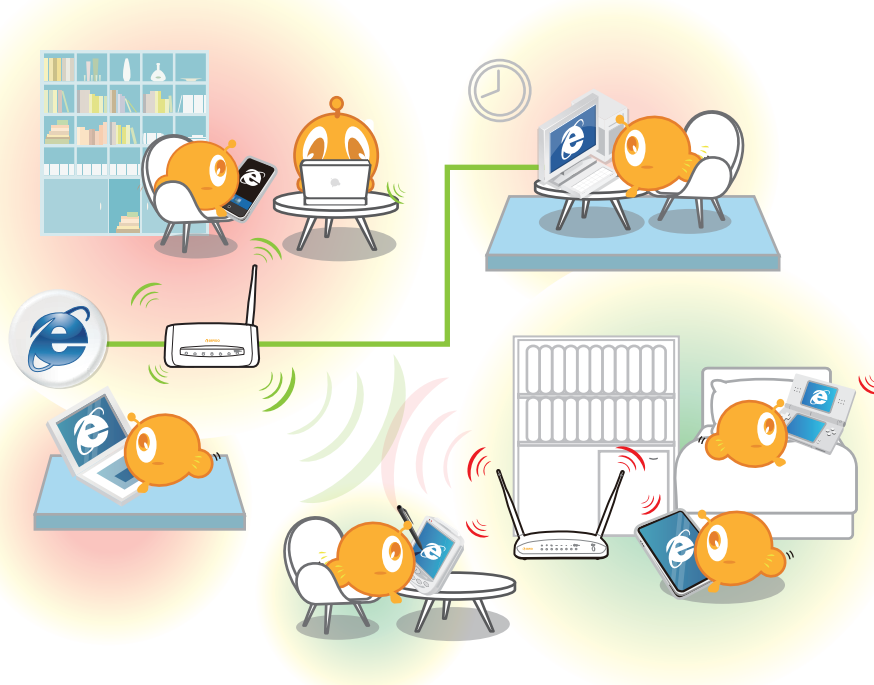

In addition, the smart QoS provides stable data transmission. You may assign different priority to different applications or data flows for the smoothness on streaming multimedia applications such as online games, Voice over IP, and IP TV. The powerful firewall feature would safeguard your network and blocking inappropriate sites. VPN pass-through is also built-in for security access.

► Modem, Wireless Access Point, 4-Port Ethernet Router 3 in 1

SAPIDO ADSL2/2+ Modem which complies with the latest 802.11n high speed wireless standard combines the function of a high-speed modem, wireless N access point, and 4-port router. Easily create a secure wireless network and share a high-speed Internet connection wired or wirelessly.

► Smart QoS Bandwidth Manager, No Lag for Games, Movies and Music

Determine the order of data delivering, and ensure the smoothness of online traffic, such as IP TV, VoIP, Internet gaming, online chatting, etc. to ensure the applications run smoothly.

### ► Case of Using x3 High-Speed ADSL2/2+ Wireless Router Home (Router Mode - ADSL)

Nuclear family has become a trend now. Because of the small population, you don't need to buy another router for sharing Internet to multiple devices. SAPIDO ADSL2/2+ modem combines with modem, wireless station, and router, so that you can reduce the trouble of dialing number for Internet every time. With RM-1802, you can share the Internet easily at the same time wired or wirelessly.