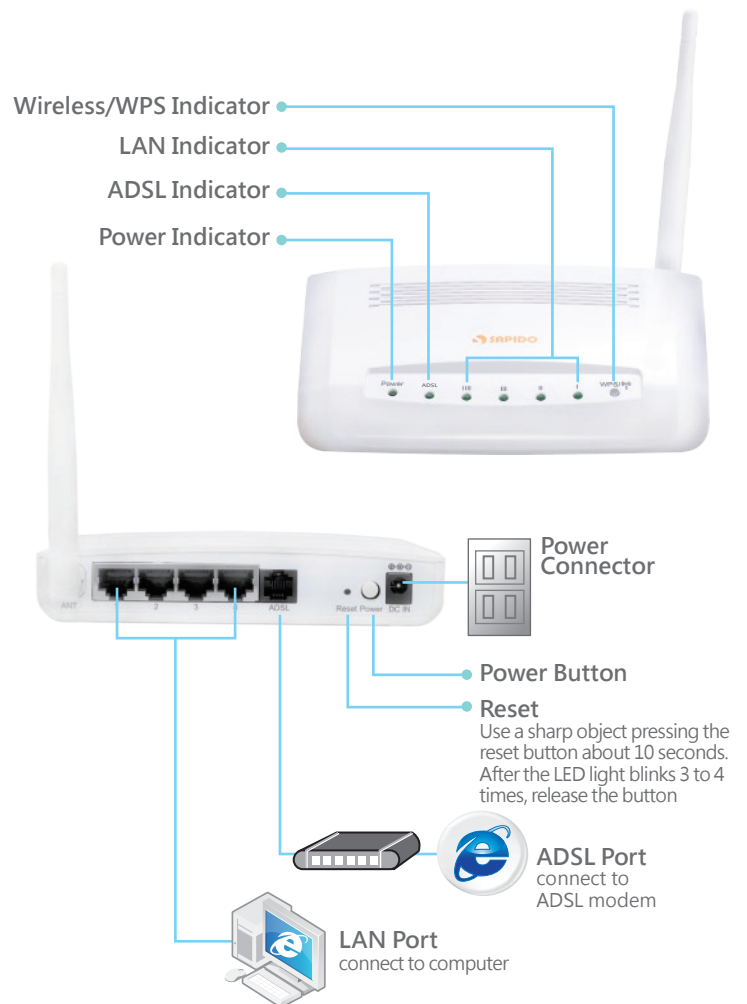

► Diagram of Functions

※ Warning: To reduce the risk of fire or electric shock, do not expose this router to rain or moisture.