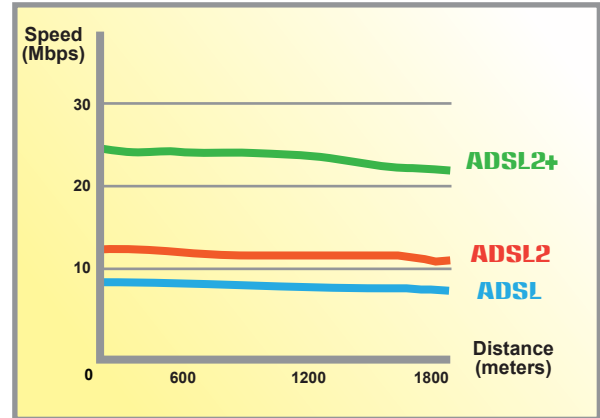

## ► Diagram of Functions

※ Warning: To reduce the risk of fire or electric shock, do not expose this router to rain or moisture.

► 3 times Higher Speed ADSL2/2+ Modem, Max. Speed 24Mbps

ADSL provides speeds of up to 8Mbps downstream, and the distance can be 6,000 to 7,000 meters. There is a DSL technology called VDSL. The max. downstream rate can be up to 52Mbps, but it is just suitable for use in 1,000 meters. Although the high-speed rate is really attractive, receiving distance is too short so that VDSL is not popularized. After the research discussion, negotiation and compromise, the newest standard ADSL2+ is released and promoted actively. ADSL2+ provides up to 24 Mbps downstream and 1 Mbps upstream, 3 times higher than ADSL. ADSL2+ is not competitive with VDSL; it is an additional statement for ADSL and VDSL. Actually, there is a standard between with ADSL and ADSL2+ called ADSL2. ADSL2 standard enhances lots of features such as stability, longer distance, stronger power control in base on ADSL standard.