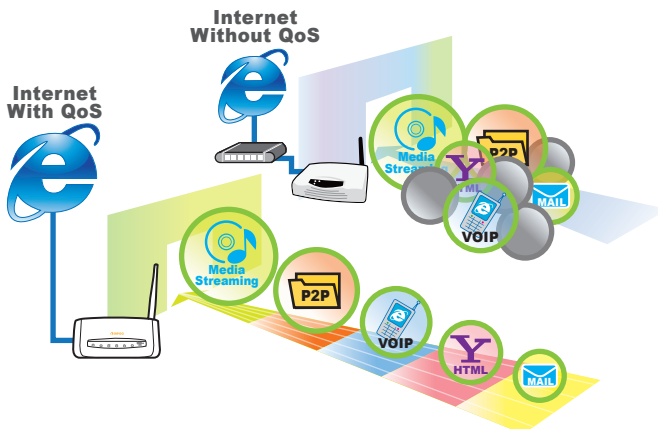

In addition, the smart QoS provides stable data transmission. You may assign different priority to different applications or data flows for the smoothness on streaming multimedia applications such as online games, Voice over IP, and IP TV. The powerful firewall feature would safeguard your network and blocking inappropriate sites. VPN pass-through is also built-in for security access.

- ★ 3 times Higher Speed ADSL2/ADSL2+ Modem, Max. Speed 24Mbps
- ★ Modem, Wireless Access Point, 4-Port Ethernet Router 3 in 1
- ★ Complies to 802.11b/g/n Wireless Standard, 150Mbps Wifi Speed
- ★ Smart QoS Bandwidth Manager, No Lag for Games, Movies and Music
- ★ Powerful Firewall - Built-in Port/IP/MAC Filtering, URL/Domain Blocking to Safeguard your Network
- ★ WPS - Complete Wireless Connection and Encryption in one Press
- ★ Advanced Encryption to Ensure Wireless Security
- ★ Setup Helper - Quickly and Easily Guides you through the Step-By-Step

► Modem, Wireless Access Point, 4-Port Ethernet Router 3 in 1

SAPIDO ADSL2/2+ Modem which complies with the latest 802.11n high speed wireless standard combines the function of a high-speed modem, wireless N access point, and 4-port router. Easily create a secure wireless network and share a high-speed Internet connection wired or wirelessly.

► Smart QoS Bandwidth Manager, No Lag for Games, Movies and Music

Determine the order of data delivering, and ensure the smoothness of online traffic, such as IP TV, VoIP, Internet gaming, online chatting, etc. to ensure the applications run smoothly.