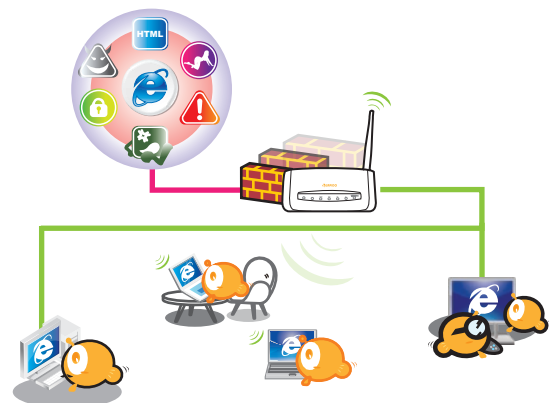

In addition, the smart QoS provides stable data transmission. You may assign different priority to different applications or data flows for the smoothness on streaming multimedia applications such as online games, Voice over IP, and IP TV. The powerful firewall feature would safeguard your network and blocking inappropriate sites. VPN pass-through is also built-in for security access.

► Modem, Wireless Access Point, 4-Port Ethernet Router 3 in 1

SAPIDO ADSL2/2+ Modem which complies with the latest 802.11n high speed wireless standard combines the function of a high-speed modem, wireless N access point, and 4-port router. Easily create a secure wireless network and share a high-speed Internet connection wired or wirelessly.

► Smart QoS Bandwidth Manager, No Lag for Games, Movies and Music

Determine the order of data delivering, and ensure the smoothness of online traffic, such as IP TV, VoIP, Internet gaming, online chatting, etc. to ensure the applications run smoothly.

► Powerful Firewall - Built-in Port/IP/MAC Filtering, URL /Domain Blocking to Safeguard your Network

Built-in MAC/IP/Port filter, URL/Domain Blocking to manage Internet Access and blocks inappropriate Internet content.