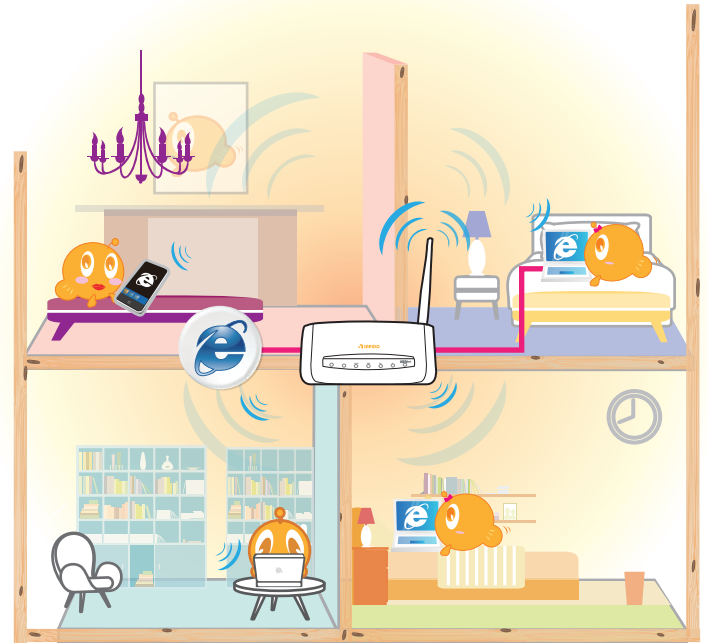

► Modem, Wireless Access Point, 4-Port Ethernet Router 3 in 1

SAPIDO ADSL2/2+ Modem which complies with the latest 802.11n high speed wireless standard combines the function of a high-speed modem, wireless N access point, and 4-port router. Easily create a secure wireless network and share a high-speed Internet connection wired or wirelessly.

► Smart QoS Bandwidth Manager, No Lag for Games, Movies and Music

Determine the order of data delivering, and ensure the smoothness of online traffic, such as IP TV, VoIP, Internet gaming, online chatting, etc. to ensure the applications run smoothly.

► Powerful Firewall - Built-in Port/IP/MAC Filtering, URL /Domain Blocking to Safeguard your Network

Built-in MAC/IP/Port filter, URL/Domain Blocking to manage Internet Access and blocks inappropriate Internet content.

### ► Case of Using x3 High-Speed ADSL2/2+ Wireless Router Home (Router Mode - ADSL)

Nuclear family has become a trend now. Because of the small population, you don't need to buy another router for sharing Internet to multiple devices. SAPIDO ADSL2/2+ modem combines with modem, wireless station, and router, so that you can reduce the trouble of dialing number for Internet every time. With RM-1802, you can share the Internet easily at the same time wired or wirelessly.